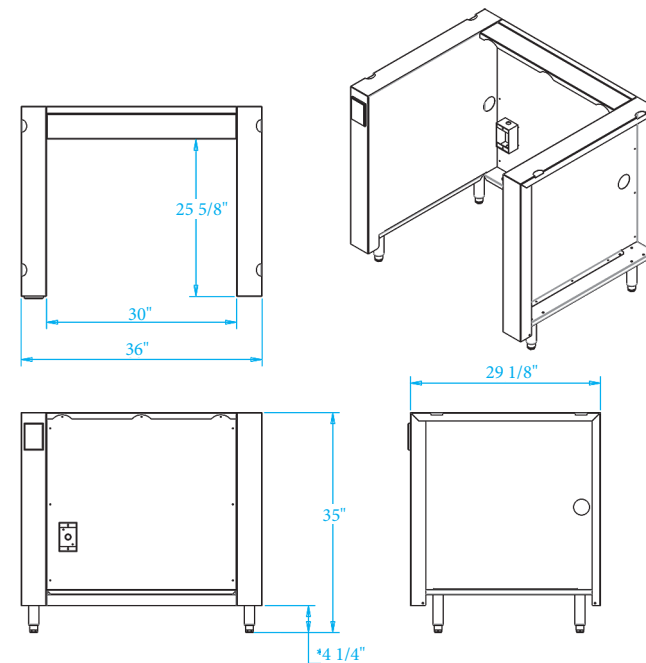

## Arcadia 36-inch Appliance Cabinet

Overall Width / Installation Width	36 in (914.4 mm) / 36 in (914.4 mm)
Overall Depth / Installation Depth	29 1/8 in (739.8 mm) / 29 1/8 in (739.8 mm)
Overall Height / Counter Height	35 in (889 mm) / 35 in (889 mm) +/- 3/4 in (19.05 mm)
Approximate Product Weight	225 lb (102.06 kg)

### PRODUCT FEATURES

- 36 inches wide, Accommodates (2) 15-inch appliances
- Hand-crafted from the highest quality stainless steel
- Outlet box inside for appliance
- Outlet box on left or right face for countertop electrics
- Stainless steel leveling legs for easy installation
- Available in marine-grade stainless steel
- Hand-crafted with pride in Kalamazoo, Michigan

\* HEIGHT ADJUSTABLE +/- 3/4 in (19.05mm)  
LEFT SIDE ELECTRICAL OUTLET MODEL SHOWN

**WARNING:** This product can expose you to chemicals including nickel, which are known to the State of California to cause cancer, and lead, which is known to the State of California to cause birth defects or other reproductive harm. For more information go to [www.P65Warningsca.gov](http://www.P65Warningsca.gov)