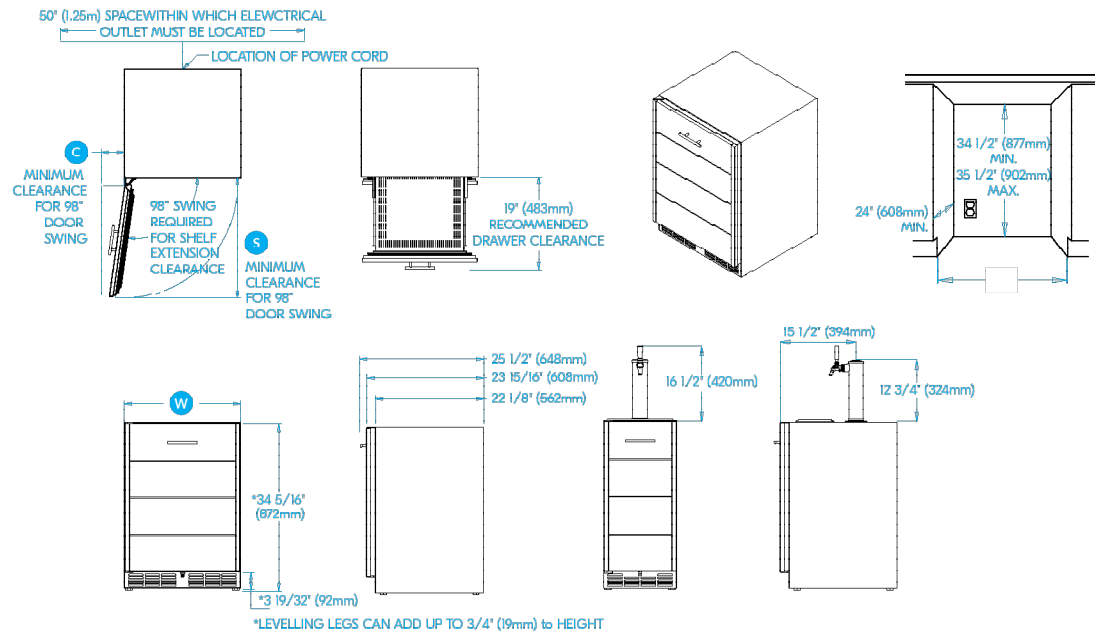

K-HP24WO-2KD PRODUCT FEATURES

- Offered in a variety of finish options, including a stunning oiled ipe wood and a wide range of powder-coated stainless steel colors
- Available in 200+ custom RAL colors of powder-coated stainless steel
- Forced air cooling for rapid cooldown and even temperature distribution
- Stores up to 40 bottles of wine, plus more storage below
- Commercial-grade stainless steel interior
- Vinyl-coated full-extension shelving, complete with guard rails glide out beyond the cabinet for easy access to contents
- Two-inch thick walls provide superior insulation and minimize vibrations
- Variable speed compressors for optimum balance of energy efficiency and cooling power
- UL-approved for outdoor use
- Marine-grade stainless steel available