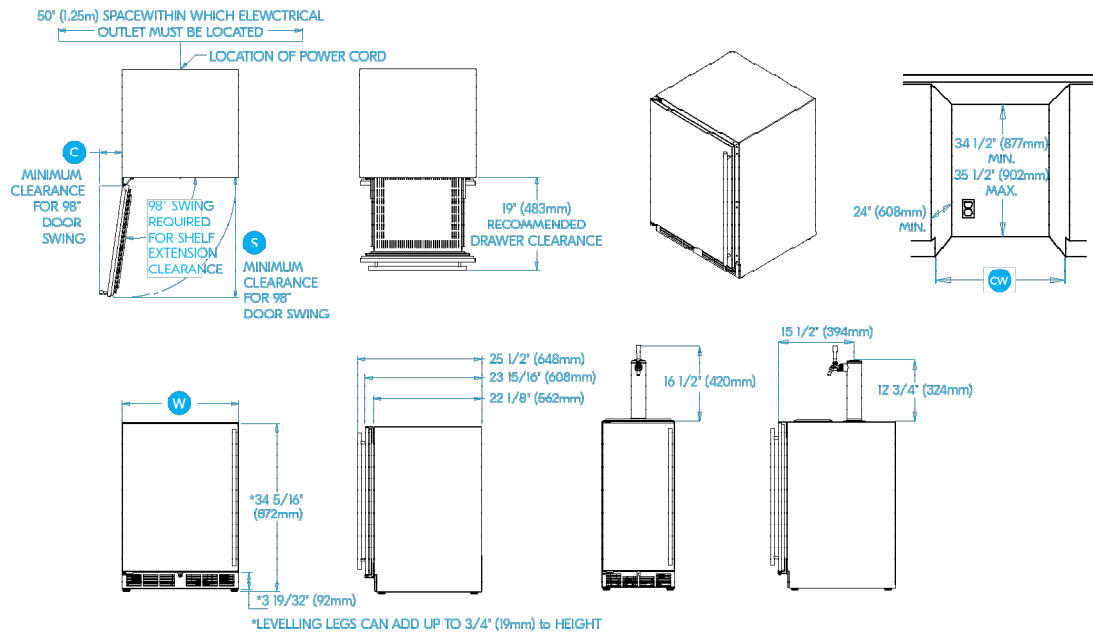

810 WEST WASHINGTON BOULEVARD
CHICAGO, IL 60607

8566 KRUM AVENUE
GALESBURG, MI 49053

KALAMAZOOGOURMET.COM
+1.800.868.1699

Arcadia 15-inch Outdoor Wine Chiller

Approximate Product Weight	145 lb (65.7 kg)
Electrical Requirements	115VAC/60Hz Includes 6 ft. (1.83 m) 3-prong grounded power cord.
Maximum AMP Usage	2.3 amps
Refrigerant / Pull Down Capacity	R600A (62g) / 1,000 BTU/hr
Temperature Settings F°(C°)	45° (7.2°) - 65° (18.3°) Factory Set Point 45° (7.2°)

Width W	Door Swing S	Minimum Corner Clearance C	Installation Cutout Width CW	Internal Volume
14 7/8 in (378 mm)	15 3/4 in (400 mm)	3 3/16 in (81 mm)	15 in (381 mm)	.08 m ³ / 2.8 ft ³

K-HPI5WO-2KD PRODUCT FEATURES

- Offered in a variety of finish options, including a stunning oiled ipe wood and a wide range of powder-coated stainless steel colors
- Available in 200+ custom RAL colors of powder-coated stainless steel
- Forced air cooling for rapid cooldown and even temperature distribution
- Stores up to 20 bottles of wine, plus more storage below
- Commercial-grade stainless steel interior
- Vinyl-coated full-extension shelving, complete with guard rails glide out beyond the cabinet for easy access to contents
- Two-inch thick walls provide superior insulation and minimize vibrations
- Variable speed compressors for optimum balance of energy efficiency and cooling power
- UL-approved for outdoor use
- Marine-grade stainless steel available