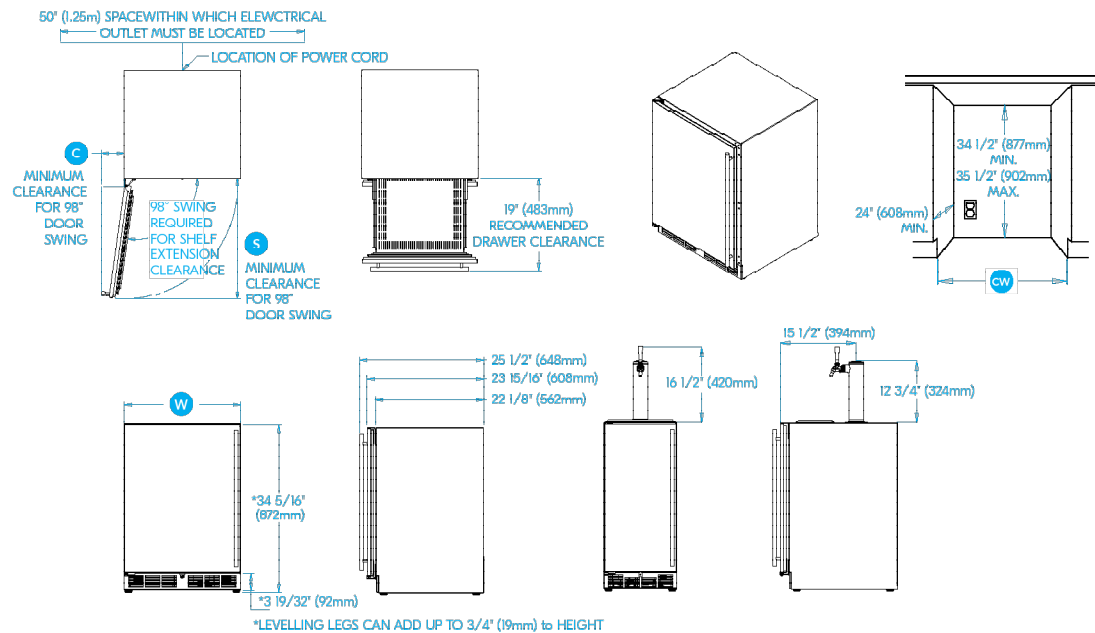

K-HPI5TO-2KD PRODUCT FEATURES

- Offered in a variety of finish options, including a stunning oiled ipe wood and a wide range of powder-coated stainless steel colors
- Available in 200+ custom RAL colors of powder-coated stainless steel
- Forced air cooling for rapid cooldown and even temperature distribution
- Commercial-grade stainless steel interior
- CO2 tank (empty) and all connections included
- Two-inch thick walls provide superior insulation and minimize vibrations
- Variable speed compressors for optimum balance of energy efficiency and cooling power
- UL-approved for outdoor use
- Marine-grade stainless steel available