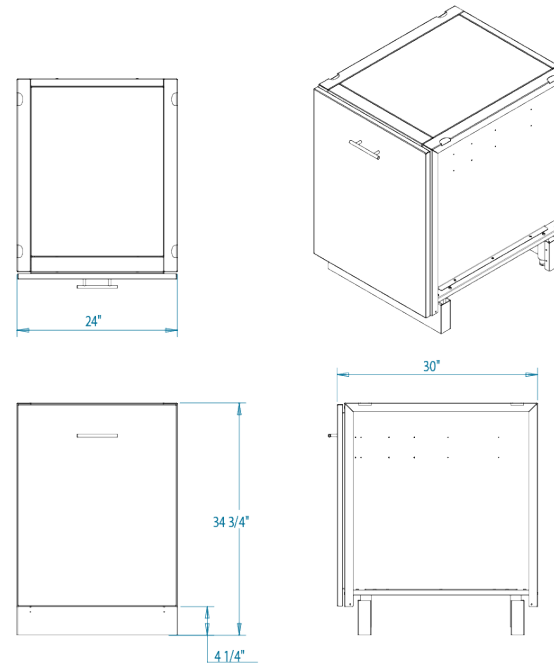

810 WEST WASHINGTON BOULEVARD
CHICAGO, IL 60607

8566 KRUM AVENUE
GALESBURG, MI 49053

KALAMAZOOGOURMET.COM
+1.800.868.1699

Signature 24-inch Pull-Out Waste & Recycling Cabinet

Overall Width / Installation Width	24 in (609.6 mm) / 24 in (609.6 mm)
Overall Depth / Installation Depth	30 in (762 mm) / 30 in (762 mm)
Overall Height / Counter Height	34 3/4 in (882.65 mm) / 34 3/4 in (882.65 mm) +/- 3/4 in (19.05 mm)
Approximate Product Weight	215 lb (97.5 kg)

PRODUCT FEATURES

- Weather-tight design keeps contents clean and dry
- All stainless steel hardware
- One waste and one recycling receptacle extend fully out of the cabinet on stainless steel slides
- Designed to fit a uniform 30-inch-deep system
- Stainless steel leveling legs for easy installation
- Fully assembled and ready to install
- Hand-crafted from highly durable 304 stainless steel
- Available in marine-grade stainless steel
- Built with pride in Kalamazoo, Michigan

* HEIGHT ADJUSTABLE +/- 3/4 in (19.05mm)

WARNING: This product can expose you to chemicals including nickel, which are known to the State of California to cause cancer, and lead, which is known to the State of California to cause birth defects or other reproductive harm. For more information go to www.P65Warningsca.gov