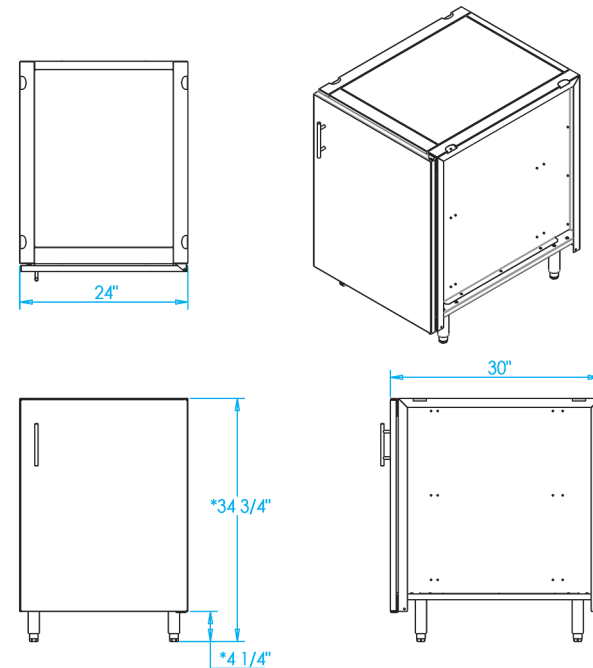

810 WEST WASHINGTON BOULEVARD
CHICAGO, IL 60607

8566 KRUM AVENUE
GALESBURG, MI 49053

KALAMAZOOGOURMET.COM
+1.800.868.1699

Signature 24-inch Storage Cabinet

Overall Width / Installation Width	24 in (609.6 mm) / 24 in (609.6 mm)
Overall Depth / Installation Depth	30 in (762 mm) / 30 in (762 mm)
Overall Height / Counter Height	34 3/4 in (882.65 mm) / 34 3/4 in (882.65 mm) +/- 3/4 in (19.05 mm)
Approximate Product Weight	215 lb (97.5 kg)

PRODUCT FEATURES

- Weather-tight design keeps contents clean and dry
- All stainless steel hardware
- Wind chain on door
- Designed to fit a uniform 30-inch-deep system
- Stainless steel leveling legs for easy installation
- Fully assembled and ready to install
- Hand-crafted from highly durable 304 stainless steel
- Available in marine-grade stainless steel
- Built with pride in Kalamazoo, Michigan

* HEIGHT ADJUSTABLE +/- 3/4 in (19.05mm)

RIGHT-HINGE MODEL SHOWN

WARNING: This product can expose you to chemicals including nickel, which are known to the State of California to cause cancer, and lead, which is known to the State of California to cause birth defects or other reproductive harm. For more information go to www.P65Warningsca.gov