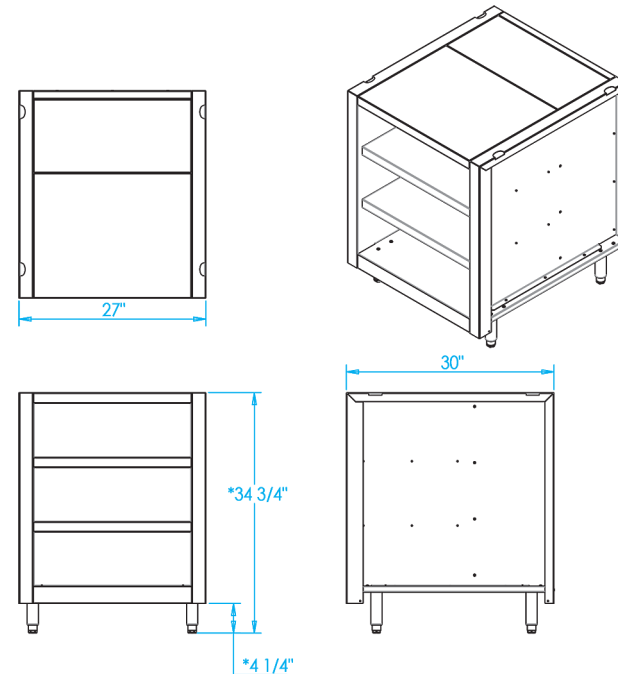

810 WEST WASHINGTON BOULEVARD
CHICAGO, IL 60607

8566 KRUM AVENUE
GALESBURG, MI 49053

KALAMAZOOGOURMET.COM
+1.800.868.1699

Signature 27-inch Open Shelf Cabinet

Overall Width / Installation Width	27 in (685.8 mm) / 27 in (685.8 mm)
Overall Depth / Installation Depth	30 in (762 mm) / 30 in (762 mm)
Overall Height / Counter Height	34 3/4 in (882.65 mm) / 34 3/4 in (882.65 mm) +/- 3/4 in (19.05 mm)
Approximate Product Weight	230 lb (104.33 kg)

PRODUCT FEATURES

- All stainless steel hardware
- Designed to fit a uniform 30-inch-deep system
- Stainless steel leveling legs for easy installation
- Fully assembled and ready to install
- Hand-crafted from highly durable 304 stainless steel
- Available in marine-grade stainless steel
- Built with pride in Kalamazoo, Michigan