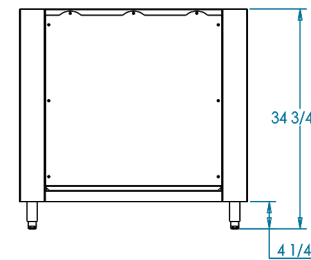

810 WEST WASHINGTON BOULEVARD
CHICAGO, IL 60607

8566 KRUM AVENUE
GALESBURG, MI 49053

KALAMAZOOGOURMET.COM
+1.800.868.1699

Signature K500HB Grill Surround

Overall Width / Installation Width	36 in (914.4 mm) / 36 in (914.4 mm)
Overall Depth / Installation Depth	30 in (762 mm) / 30 in (762 mm)
Overall Height / Counter Height	34 3/4 in (882.65 mm) / 34 3/4 in (882.65 mm) +/- 3/4 in (19.05 mm)
Approximate Product Weight	240 lb (108.9 kg)

PRODUCT FEATURES

- Designed for use with the K500HB built-in Hybrid Fire Grill
- Allows the use of wood cabinetry
- Features stainless steel leveling legs for easy installation
- Hand-crafted from highly durable 304 stainless steel
- Available in marine-grade stainless steel
- Built with pride in Kalamazoo, Michigan

* HEIGHT ADJUSTABLE +/- 3/4 in (19.05mm)

WARNING: This product can expose you to chemicals including nickel, which are known to the State of California to cause cancer, and lead, which is known to the State of California to cause birth defects or other reproductive harm. For more information go to www.P65Warningsca.gov