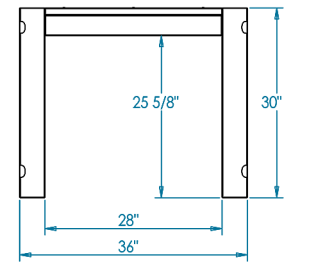

810 WEST WASHINGTON BOULEVARD
CHICAGO, IL 60607

8566 KRUM AVENUE
GALESBURG, MI 49053

KALAMAZOOGOURMET.COM
+1.800.868.1699

Signature K500HB Grill Surround

Overall Width / Installation Width	36 in (914.4 mm) / 36 in (914.4 mm)
Overall Depth / Installation Depth	30 in (762 mm) / 30 in (762 mm)
Overall Height / Counter Height	34 3/4 in (882.65 mm) / 34 3/4 in (882.65 mm) +/- 3/4 in (19.05 mm)
Approximate Product Weight	240 lb (108.9 kg)

* HEIGHT ADJUSTABLE +/- 3/4 in (19.05mm)

WARNING: This product can expose you to chemicals including nickel, which are known to the State of California to cause cancer, and lead, which is known to the State of California to cause birth defects or other reproductive harm. For more information go to www.P65Warningsca.gov