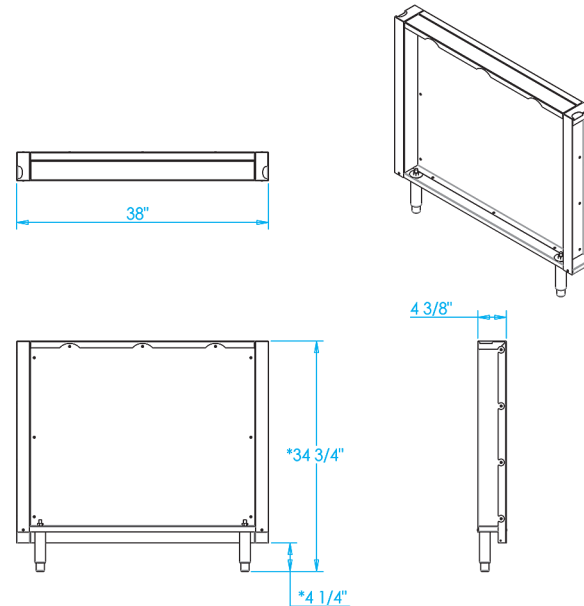

# Signature K750HB Grill Back Panel

Overall Width / Installation Width	38 in (965.2 mm) / 38 in (965.2 mm)
Overall Depth / Installation Depth	4 3/8 in (111.13 mm) / 4 3/8 in (111.13 mm)
Overall Height / Counter Height	34 3/4 in (882.65 mm) / 34 3/4 in (882.65 mm) +/- 3/4 in (19.05 mm)
Approximate Product Weight	170 lb (77.11 kg)

## PRODUCT FEATURES

- Supports the countertop behind the grill
- Must span between 2 Signature Series cabinets
- Stainless steel leveling legs for easy installation
- Arrives fully assembled and ready to install
- Hand-crafted from highly durable 304 stainless steel
- Available in marine-grade stainless steel
- Built with pride in Kalamazoo, Michigan