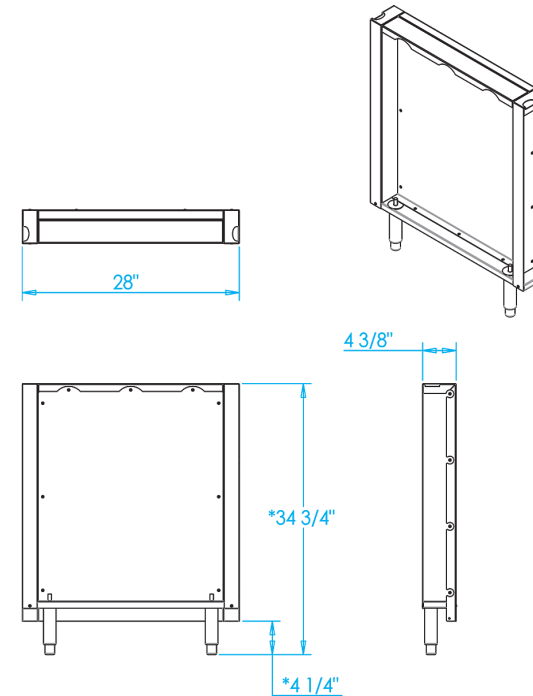

810 WEST WASHINGTON BOULEVARD
CHICAGO, IL 60607

8566 KRUM AVENUE
GALESBURG, MI 49053

KALAMAZOOGOURMET.COM
+1.800.868.1699

Signature K500HB Grill Back Panel

Overall Width / Installation Width	28 in (711.2 mm) / 28 in (711.2 mm)
Overall Depth / Installation Depth	4 3/8 in (111.13 mm) / 4 3/8 in (111.13 mm)
Overall Height / Counter Height	34 3/4 in (882.65 mm) / 34 3/4 in (882.65 mm) +/- 3/4 in (19.05 mm)
Approximate Product Weight	150 lb (68.04 kg)

PRODUCT FEATURES

- Supports the countertop behind the grill
- Must span between 2 Signature Series cabinets
- Stainless steel leveling legs for easy installation
- Arrives fully assembled and ready to install
- Hand-crafted from highly durable 304 stainless steel
- Available in marine-grade stainless steel
- Built with pride in Kalamazoo, Michigan

* HEIGHT ADJUSTABLE +/- 3/4 in (19.05mm)

WARNING: This product can expose you to chemicals including nickel, which are known to the State of California to cause cancer, and lead, which is known to the State of California to cause birth defects or other reproductive harm. For more information go to www.P65Warningsca.gov