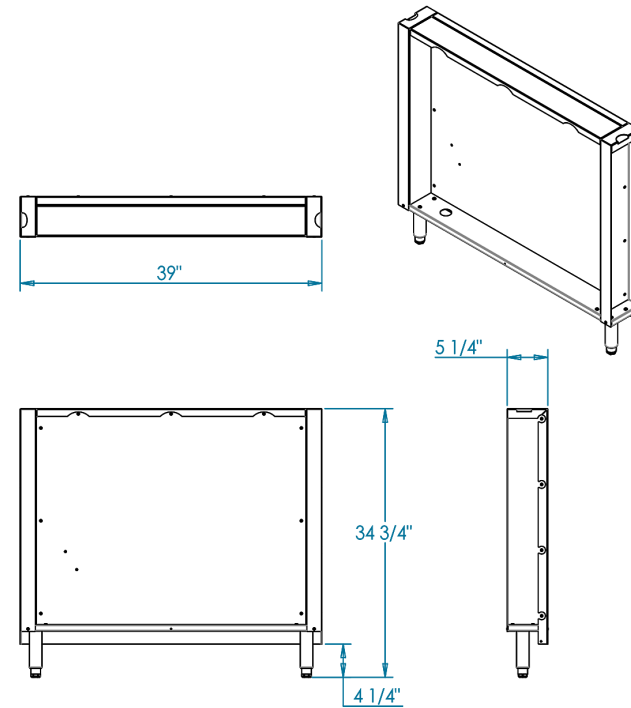

## Signature 39-inch Appliance Back Panel

Overall Width / Installation Width	39 in (990.6 mm) / 39 in (990.6 mm)
Overall Depth / Installation Depth	5 ¼ in (133.35 mm) / 5 ¼ in (133.35 mm)
Overall Height / Counter Height	34 ¾ in (882.65 mm) / 34 ¾ in (882.65 mm) +/- ¾ in (19.05 mm)
Approximate Product Weight	190 lb (86.18 kg)

### PRODUCT FEATURES

- Designed for a 39-inch appliance
- Hand-crafted from the highest quality stainless steel
- Includes outlet box for appliance
- Must be used between 2 Signature Series cabinets
- Stainless steel leveling legs for easy installation
- Available in marine-grade stainless steel
- Hand-crafted with pride in Kalamazoo, Michigan