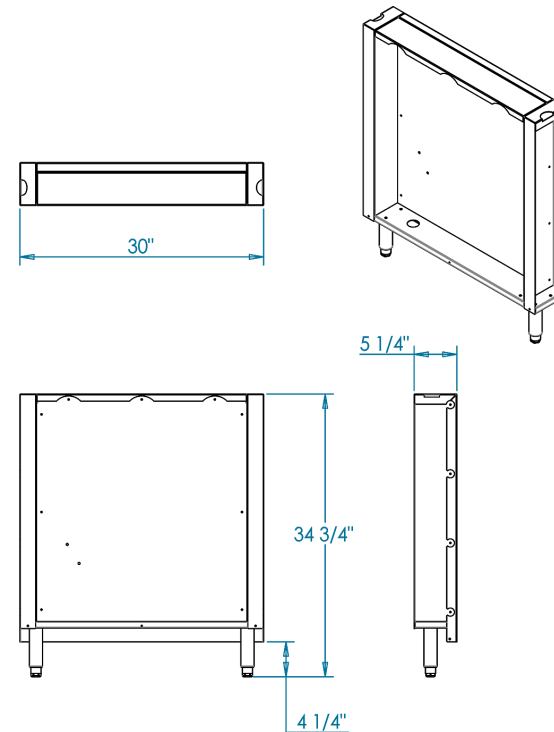

## Signature 30-inch Appliance Back Panel

Overall Width / Installation Width	30 in (762 mm) / 30 in (762 mm)
Overall Depth / Installation Depth	5 1/4 in (133.35 mm) / 5 1/4 in (133.35 mm)
Overall Height / Counter Height	34 3/4 in (882.65 mm) / 34 3/4 in (882.65 mm) +/- 3/4 in (19.05 mm)
Approximate Product Weight	180 lb (81.65 kg)

### PRODUCT FEATURES

- Designed for a 30-inch appliance
- Hand-crafted from the highest quality stainless steel
- Includes outlet box for appliance
- Must be used between 2 Signature Series cabinets
- Stainless steel leveling legs for easy installation
- Available in marine-grade stainless steel
- Hand-crafted with pride in Kalamazoo, Michigan