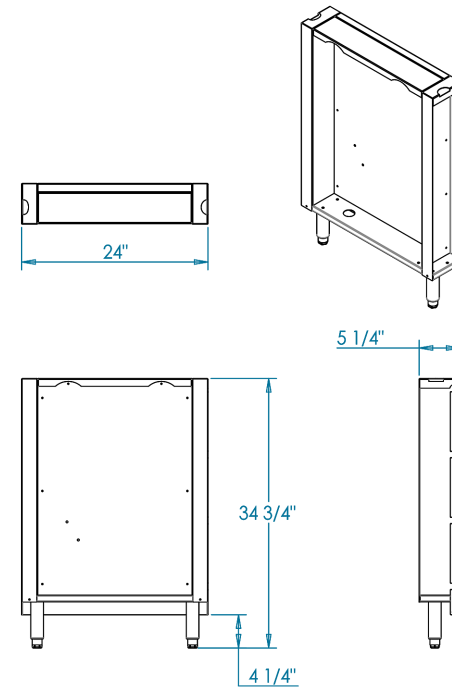

810 WEST WASHINGTON BOULEVARD
CHICAGO, IL 60607

8566 KRUM AVENUE
GALESBURG, MI 49053

KALAMAZOOGOURMET.COM
+1.800.868.1699

Signature 24-inch Appliance Back Panel

Overall Width / Installation Width	24 in (609.6 mm) / 24 in (609.6 mm)
Overall Depth / Installation Depth	5 ¼ in (133.35 mm) / 5 ¼ in (133.35 mm)
Overall Height / Counter Height	34 ¾ in (882.65 mm) / 34 ¾ in (882.65 mm) +/- ¾ in (19.05 mm)
Approximate Product Weight	170 lb (77.11 kg)

PRODUCT FEATURES

- Designed for a 24-inch appliance
- Hand-crafted from the highest quality stainless steel
- Includes outlet box for appliance
- Must be used between 2 Signature Series cabinets
- Stainless steel leveling legs for easy installation
- Available in marine-grade stainless steel
- Hand-crafted with pride in Kalamazoo, Michigan

* HEIGHT ADJUSTABLE +/- 3/4 in (19.05mm)

WARNING: This product can expose you to chemicals including nickel, which are known to the State of California to cause cancer, and lead, which is known to the State of California to cause birth defects or other reproductive harm. For more information go to www.P65Warningsca.gov