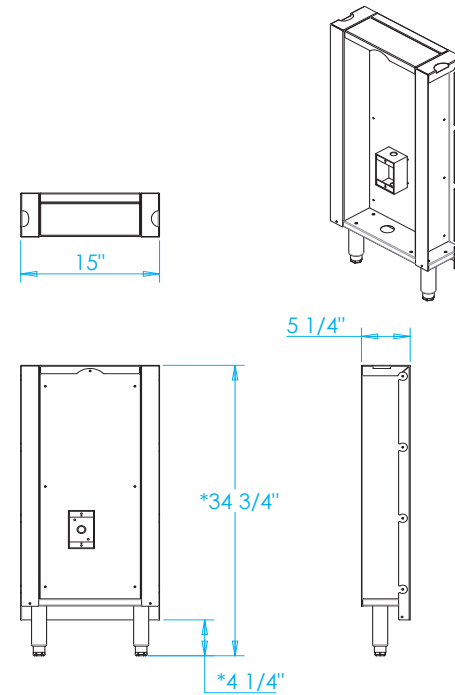

810 WEST WASHINGTON BOULEVARD
CHICAGO, IL 60607

8566 KRUM AVENUE
GALESBURG, MI 49053

KALAMAZOOGOURMET.COM
+1.800.868.1699

Signature 15-inch Appliance Back Panel

Overall Width / Installation Width	15 in (381 mm) / 15 in (381 mm)
Overall Depth / Installation Depth	5 1/4 in (133.35 mm) / 5 1/4 in (133.35 mm)
Overall Height / Counter Height	34 3/4 in (882.65 mm) / 34 3/4 in (882.65 mm) +/- 3/4 in (19.05 mm)
Approximate Product Weight	150 lb (68.04 kg)

PRODUCT FEATURES

- Designed for a 15-inch appliance
- Hand-crafted from the highest quality stainless steel
- Includes outlet box for appliance
- Must be used between 2 Signature Series cabinets
- Stainless steel leveling legs for easy installation
- Available in marine-grade stainless steel
- Hand-crafted with pride in Kalamazoo, Michigan

* HEIGHT ADJUSTABLE +/- 3/4 in (19.05mm)

WARNING: This product can expose you to chemicals including nickel, which are known to the State of California to cause cancer, and lead, which is known to the State of California to cause birth defects or other reproductive harm. For more information go to www.P65Warningsca.gov