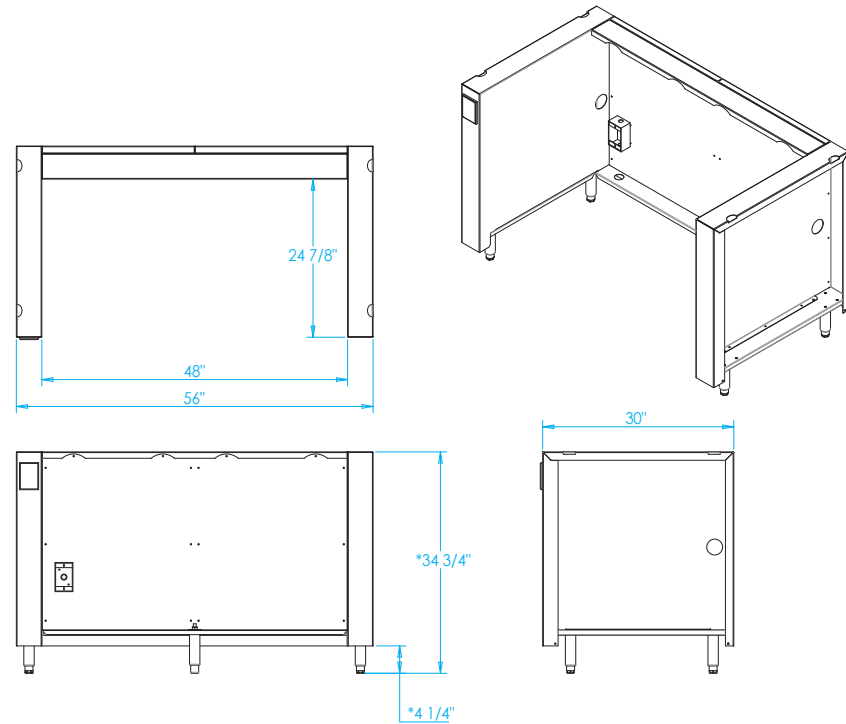

810 WEST WASHINGTON BOULEVARD
CHICAGO, IL 60607

8566 KRUM AVENUE
GALESBURG, MI 49053

KALAMAZOOGOURMET.COM
+1.800.868.1699

Signature 48-inch Appliance Cabinet

Overall Width / Installation Width	56 in (1422.4 mm) / 56 in (1422.4 mm)
Overall Depth / Installation Depth	30 in (762 mm) / 30 in (762 mm)
Overall Height / Counter Height	34 3/4 in (882.65 mm) / 34 3/4 in (882.65 mm) +/- 3/4 in (19.05 mm)
Approximate Product Weight	275 lb (124.7 kg)

PRODUCT FEATURES

- 56 inches wide, Accommodates (2) 24-inch appliances
- Hand-crafted from the highest quality stainless steel
- Outlet box inside for appliance
- Outlet box on left or right face for countertop electrics
- Stainless steel leveling legs for easy installation
- Available in marine-grade stainless steel
- Hand-crafted with pride in Kalamazoo, Michigan

* HEIGHT ADJUSTABLE +/- 3/4 in (19.05mm)

LEFT SIDE ELECTRICAL OUTLET MODEL SHOWN

WARNING: This product can expose you to chemicals including nickel, which are known to the State of California to cause cancer, and lead, which is known to the State of California to cause birth defects or other reproductive harm. For more information go to www.P65Warningsca.gov