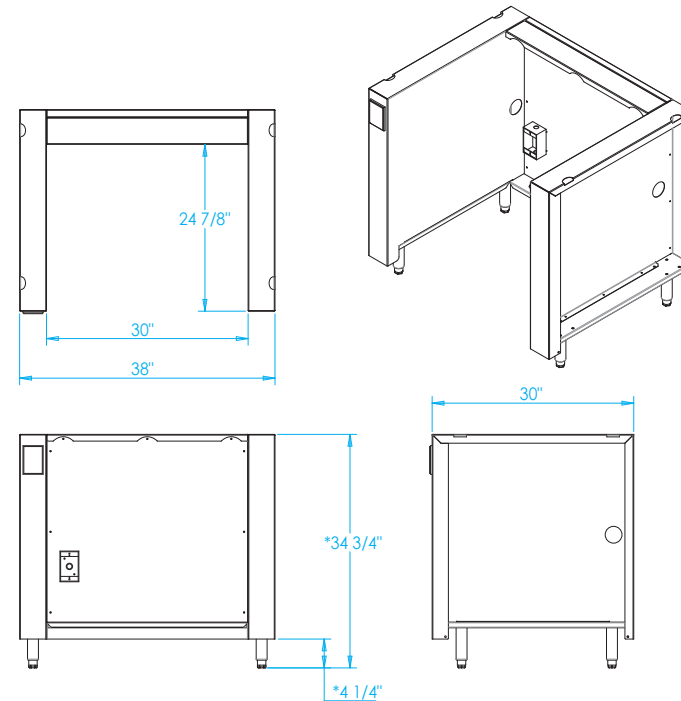

810 WEST WASHINGTON BOULEVARD
CHICAGO, IL 60607

8566 KRUM AVENUE
GALESBURG, MI 49053

KALAMAZOOGOURMET.COM
+1.800.868.1699

Signature 30-inch Appliance Cabinet

Overall Width / Installation Width	38 in (965.2 mm) / 38 in (965.2 mm)
Overall Depth / Installation Depth	30 in (762 mm) / 30 in (762 mm)
Overall Height / Counter Height	34 ¾ in (882.65 mm) / 34 ¾ in (882.65 mm) +/- ¾ in (19.05 mm)
Approximate Product Weight	225 lb (102.06 kg)

PRODUCT FEATURES

- 38 inches wide, Accommodates (2) 15-inch appliances
- Hand-crafted from the highest quality stainless steel
- Outlet box inside for appliance
- Outlet box on left or right face for countertop electrics
- Stainless steel leveling legs for easy installation
- Available in marine-grade stainless steel
- Hand-crafted with pride in Kalamazoo, Michigan

* HEIGHT ADJUSTABLE +/- 3/4 in (19.05mm)

LEFT SIDE ELECTRICAL OUTLET MODEL SHOWN

WARNING: This product can expose you to chemicals including nickel, which are known to the State of California to cause cancer, and lead, which is known to the State of California to cause birth defects or other reproductive harm. For more information go to www.P65Warningsca.gov