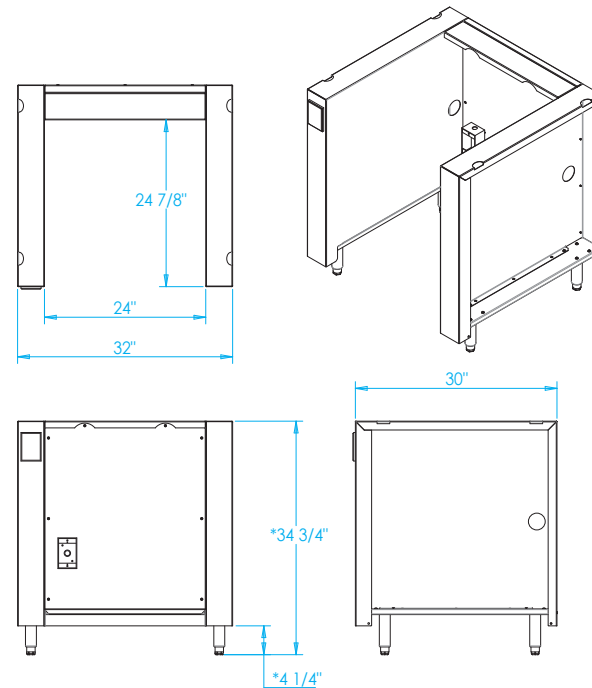

810 WEST WASHINGTON BOULEVARD
CHICAGO, IL 60607

8566 KRUM AVENUE
GALESBURG, MI 49053

KALAMAZOOGOURMET.COM
+1.800.868.1699

Signature 24-inch Appliance Cabinet

Overall Width / Installation Width	32 in (812.8 mm) / 32 in (812.8 mm)
Overall Depth / Installation Depth	30 in (762 mm) / 30 in (762 mm)
Overall Height / Counter Height	34 ¾ in (882.65 mm) / 34 ¾ in (882.65 mm) +/- ¾ in (19.05 mm)
Approximate Product Weight	210 lb (95.25 kg)

PRODUCT FEATURES

- 32 inches wide, Accommodates a 24-inch appliance
- Hand-crafted from the highest quality stainless steel
- Outlet box inside for appliance
- Outlet box on left or right face for countertop electrics
- Stainless steel leveling legs for easy installation
- Available in marine-grade stainless steel
- Hand-crafted with pride in Kalamazoo, Michigan

* HEIGHT ADJUSTABLE +/- 3/4 in (19.05mm)

LEFT SIDE ELECTRICAL OUTLET MODEL SHOWN

WARNING: This product can expose you to chemicals including nickel, which are known to the State of California to cause cancer, and lead, which is known to the State of California to cause birth defects or other reproductive harm. For more information go to www.P65Warningsca.gov