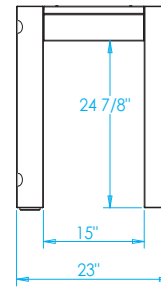

810 WEST WASHINGTON BOULEVARD
CHICAGO, IL 60607

8566 KRUM AVENUE
GALESBURG, MI 49053

KALAMAZOOGOURMET.COM
+1.800.868.1699

Signature 15-inch Appliance Cabinet

Overall Width / Installation Width	23 in (584.2 mm) / 23 in (584.2 mm)
Overall Depth / Installation Depth	30 in (762 mm) / 30 in (762 mm)
Overall Height / Counter Height	34 3/4 in (882.65 mm) / 34 3/4 in (882.65 mm) +/- 3/4 in (19.05 mm)
Approximate Product Weight	190 lb (86.1 kg)

PRODUCT FEATURES

- 23 inches wide, Accommodates a 15-inch appliance
- Hand-crafted from the highest quality stainless steel
- Outlet box inside for appliance
- Outlet box on left or right face for countertop electrics
- Stainless steel leveling legs for easy installation
- Available in marine-grade stainless steel
- Hand-crafted with pride in Kalamazoo, Michigan

* HEIGHT ADJUSTABLE +/- 3/4 in (19.05mm)

LEFT SIDE ELECTRICAL OUTLET MODEL SHOWN

WARNING: This product can expose you to chemicals including nickel, which are known to the State of California to cause cancer, and lead, which is known to the State of California to cause birth defects or other reproductive harm. For more information go to www.P65Warningsca.gov