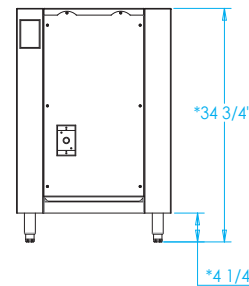

810 WEST WASHINGTON BOULEVARD
CHICAGO, IL 60607

8566 KRUM AVENUE
GALESBURG, MI 49053

KALAMAZOOGOURMET.COM
+1.800.868.1699

Signature 15-inch Appliance Cabinet

Overall Width / Installation Width	23 in (584.2 mm) / 23 in (584.2 mm)
Overall Depth / Installation Depth	30 in (762 mm) / 30 in (762 mm)
Overall Height / Counter Height	34 3/4 in (882.65 mm) / 34 3/4 in (882.65 mm) +/- 3/4 in (19.05 mm)
Approximate Product Weight	190 lb (86.1 kg)

PRODUCT FEATURES

- 23 inches wide, Accommodates a 15-inch appliance
- Hand-crafted from the highest quality stainless steel
- Outlet box inside for appliance
- Outlet box on left or right face for countertop electrics
- Stainless steel leveling legs for easy installation
- Available in marine-grade stainless steel
- Hand-crafted with pride in Kalamazoo, Michigan

* HEIGHT ADJUSTABLE +/- 3/4 in (19.05mm)

LEFT SIDE ELECTRICAL OUTLET MODEL SHOWN

WARNING: This product can expose you to chemicals including nickel, which are known to the State of California to cause cancer, and lead, which is known to the State of California to cause birth defects or other reproductive harm. For more information go to www.P65Warningsca.gov