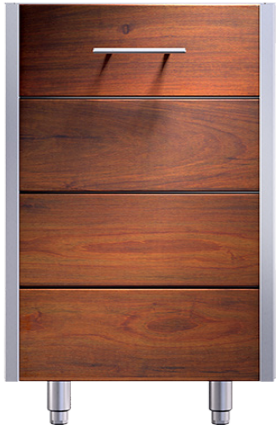

810 WEST WASHINGTON BOULEVARD
CHICAGO, IL 60607

8566 KRUM AVENUE
GALESBURG, MI 49053

KALAMAZOOGOURMET.COM
+1.800.868.1699

Arcadia 24-inch Waste & Recycle Storage Cabinet

Overall Width / Installation Width	24 in (609.6 mm) / 24 in (609.6 mm)
Overall Depth / Installation Depth	29 1/8 in (739.78 mm) / 29 1/8 in (739.78 mm)
Overall Height / Counter Height	35 in (889 mm) / 35 in (889 mm) +/- 3/4 in (19.05 mm)
Approximate Product Weight	220 lb (99.8 kg)

PRODUCT FEATURES

- Offered in a variety of finish options, including a stunning oiled ipe wood and a wide range of powder-coated stainless steel colors
- Available in 200+ custom RAL colors of powder-coated stainless steel
- Hand-crafted stainless steel cabinet bodies with stainless steel hardware
- Full-extension stainless steel ball bearing slides for drawers
- Designed to fit a uniform 30-inch-deep system
- Stainless steel leveling legs for easy installation
- Fully assembled and ready to install
- Available in marine-grade stainless steel
- Hand-crafted with pride in Kalamazoo, Michigan