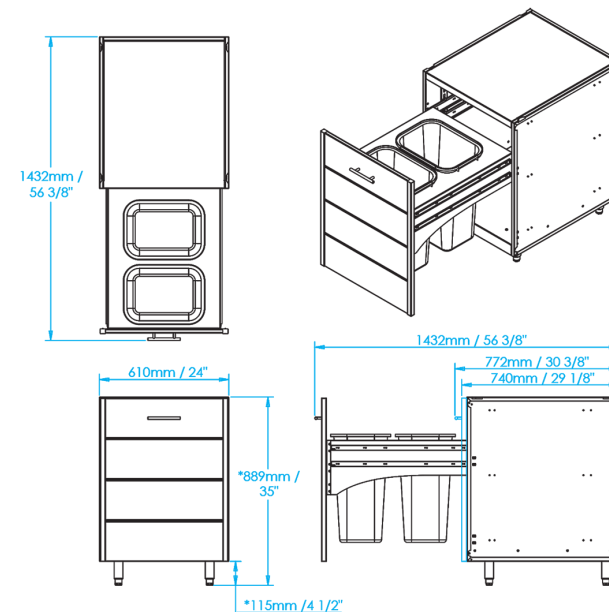

810 WEST WASHINGTON BOULEVARD
CHICAGO, IL 60607

8566 KRUM AVENUE
GALESBURG, MI 49053

KALAMAZOOGOURMET.COM
+1.800.868.1699

Arcadia 24-inch Waste & Recycle Storage Cabinet

Overall Width / Installation Width	24 in (609.6 mm) / 24 in (609.6 mm)
Overall Depth / Installation Depth	29 1/8 in (739.78 mm) / 29 1/8 in (739.78 mm)
Overall Height / Counter Height	35 in (889 mm) / 35 in (889 mm) +/- 3/4 in (19.05 mm)
Approximate Product Weight	220 lb (99.8 kg)

PRODUCT FEATURES

- Offered in a variety of finish options, including a stunning oiled ipe wood and a wide range of powder-coated stainless steel colors
- Available in 200+ custom RAL colors of powder-coated stainless steel
- Hand-crafted stainless steel cabinet bodies with stainless steel hardware
- Full-extension stainless steel ball bearing slides for drawers
- Designed to fit a uniform 30-inch-deep system
- Stainless steel leveling legs for easy installation
- Fully assembled and ready to install
- Available in marine-grade stainless steel
- Hand-crafted with pride in Kalamazoo, Michigan

* HEIGHT ADJUSTABLE +/- 3/4 in (19.05mm)

WARNING: This product can expose you to chemicals including nickel, which are known to the State of California to cause cancer, and lead, which is known to the State of California to cause birth defects or other reproductive harm. For more information go to www.P65Warningsca.gov