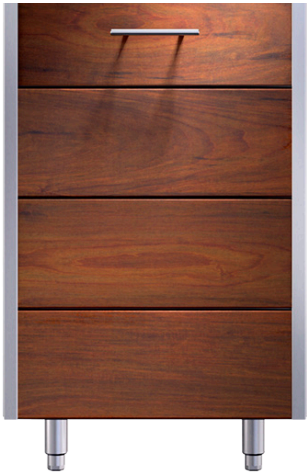

810 WEST WASHINGTON BOULEVARD
CHICAGO, IL 60607

8566 KRUM AVENUE
GALESBURG, MI 49053

KALAMAZOOGOURMET.COM
+1.800.868.1699

Arcadia 21-inch Waste & Recycle Storage Cabinet

Overall Width / Installation Width	21 in (533.4 mm) / 21 in (533.4 mm)
Overall Depth / Installation Depth	29 1/8 in (739.78 mm) / 29 1/8 in (739.78 mm)
Overall Height / Counter Height	35 in (889 mm) / 35 in (889 mm) +/- 3/4 in (19.05 mm)
Approximate Product Weight	200 lb (90.72 kg)

PRODUCT FEATURES

- Offered in a variety of finish options, including a stunning oiled ipe wood and a wide range of powder-coated stainless steel colors
- Available in 200+ custom RAL colors of powder-coated stainless steel
- Hand-crafted stainless steel cabinet bodies with stainless steel hardware
- Full-extension stainless steel ball bearing slides for pull-out design
- Designed to fit a uniform 30-inch-deep system
- Stainless steel leveling legs for easy installation
- Field-swappable door hinges, no additional parts or tools needed
- Fully assembled and ready to install
- Available in marine-grade stainless steel
- Hand-crafted with pride in Kalamazoo, Michigan