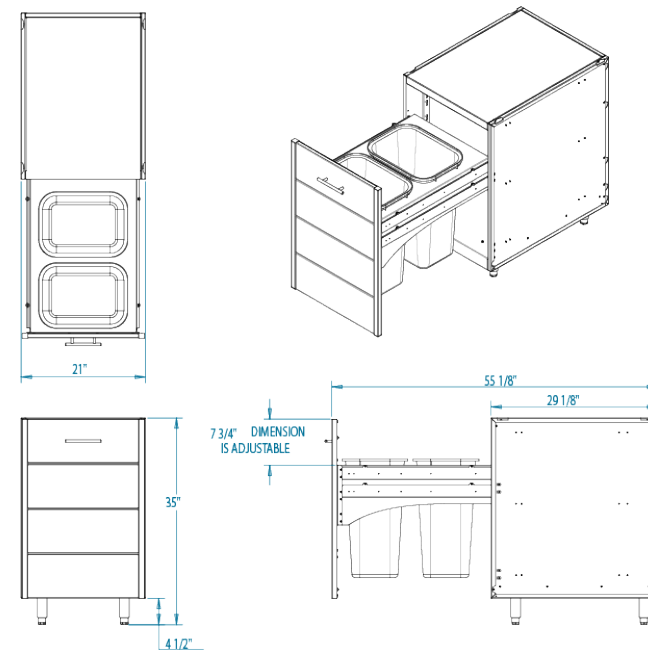

810 WEST WASHINGTON BOULEVARD
CHICAGO, IL 60607

8566 KRUM AVENUE
GALESBURG, MI 49053

KALAMAZOOGOURMET.COM
+1.800.868.1699

Arcadia 21-inch Waste & Recycle Storage Cabinet

Overall Width / Installation Width	21 in (533.4 mm) / 21 in (533.4 mm)
Overall Depth / Installation Depth	29 1/8 in (739.78 mm) / 29 1/8 in (739.78 mm)
Overall Height / Counter Height	35 in (889 mm) / 35 in (889 mm) +/- 3/4 in (19.05 mm)
Approximate Product Weight	200 lb (90.72 kg)

PRODUCT FEATURES

- Offered in a variety of finish options, including a stunning oiled ipe wood and a wide range of powder-coated stainless steel colors
- Available in 200+ custom RAL colors of powder-coated stainless steel
- Hand-crafted stainless steel cabinet bodies with stainless steel hardware
- Full-extension stainless steel ball bearing slides for pull-out design
- Designed to fit a uniform 30-inch-deep system
- Stainless steel leveling legs for easy installation
- Field-swappable door hinges, no additional parts or tools needed
- Fully assembled and ready to install
- Available in marine-grade stainless steel
- Hand-crafted with pride in Kalamazoo, Michigan