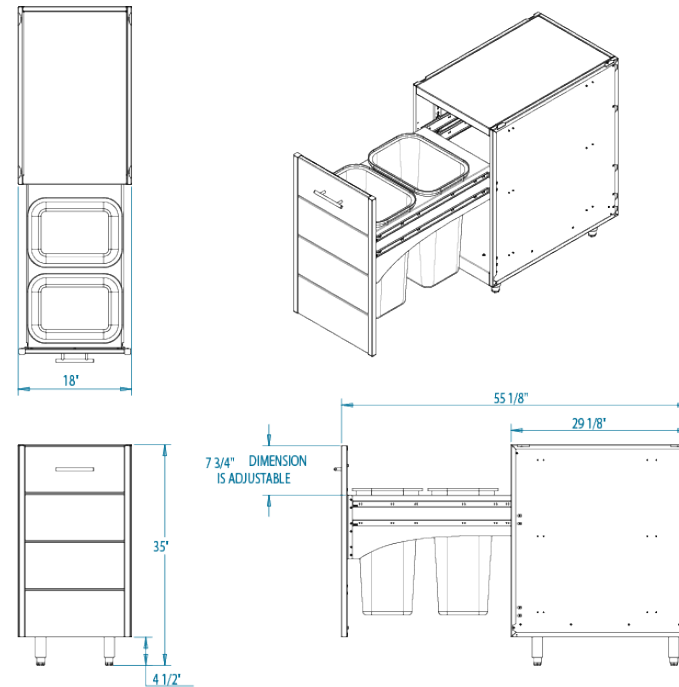

## Arcadia 18-inch Waste & Recycle Storage Cabinet

Overall Width / Installation Width	18 in (457.2 mm) / 18 in (457.2 mm)
Overall Depth / Installation Depth	29 1/8 in (739.78 mm) / 29 1/8 in (739.78 mm)
Overall Height / Counter Height	35 in (889 mm) / 35 in (889 mm) +/- 3/4 in (19.05 mm)
Approximate Product Weight	200 lb (90.72 kg)

### PRODUCT FEATURES

- Offered in a variety of finish options, including a stunning oiled ipe wood and a wide range of powder-coated stainless steel colors
- Available in 200+ custom RAL colors of powder-coated stainless steel
- Hand-crafted stainless steel cabinet bodies with stainless steel hardware
- Full-extension stainless steel ball bearing slides for drawers
- Designed to fit a uniform 30-inch-deep system
- Stainless steel leveling legs for easy installation
- Fully assembled and ready to install
- Available in marine-grade stainless steel
- Hand-crafted with pride in Kalamazoo, Michigan