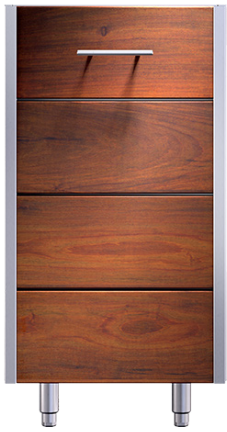

## Arcadia 18-inch Waste & Recycle Storage Cabinet

Overall Width / Installation Width	18 in (457.2 mm) / 18 in (457.2 mm)
Overall Depth / Installation Depth	29 1/8 in (739.78 mm) / 29 1/8 in (739.78 mm)
Overall Height / Counter Height	35 in (889 mm) / 35 in (889 mm) +/- 3/4 in (19.05 mm)
Approximate Product Weight	200 lb (90.72 kg)

### PRODUCT FEATURES

- Offered in a variety of finish options, including a stunning oiled ipe wood and a wide range of powder-coated stainless steel colors
- Available in 200+ custom RAL colors of powder-coated stainless steel
- Hand-crafted stainless steel cabinet bodies with stainless steel hardware
- Full-extension stainless steel ball bearing slides for drawers
- Designed to fit a uniform 30-inch-deep system
- Stainless steel leveling legs for easy installation
- Fully assembled and ready to install
- Available in marine-grade stainless steel
- Hand-crafted with pride in Kalamazoo, Michigan