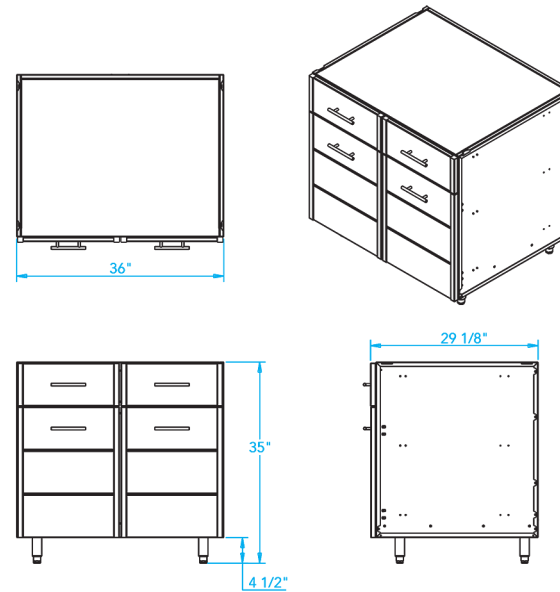

## Arcadia 36-inch Storage Cabinet

Overall Width / Installation Width	36 in (914.4 mm) / 36 in (914.4 mm)
Overall Depth / Installation Depth	29 1/8 in (739.78 mm) / 29 1/8 in (739.78 mm)
Overall Height / Counter Height	35 in (889 mm) / 35 in (889 mm) +/- 3/4 in (19.05 mm)
Approximate Product Weight	250 lb (113.4 kg)

### PRODUCT FEATURES

- Offered in a variety of finish options, including a stunning oiled ipe wood and a wide range of powder-coated stainless steel colors
- Available in 200+ custom RAL colors of powder-coated stainless steel
- Hand-crafted stainless steel cabinet bodies with stainless steel hardware
- Full-extension stainless steel ball bearing slides for drawers, pull-out rack and optional interior shelves
- Designed to fit a uniform 30-inch-deep system
- Stainless steel leveling legs for easy installation
- Field-swappable door hinges, no additional parts or tools needed
- Fully assembled and ready to install
- Available in marine-grade stainless steel
- Hand-crafted with pride in Kalamazoo, Michigan