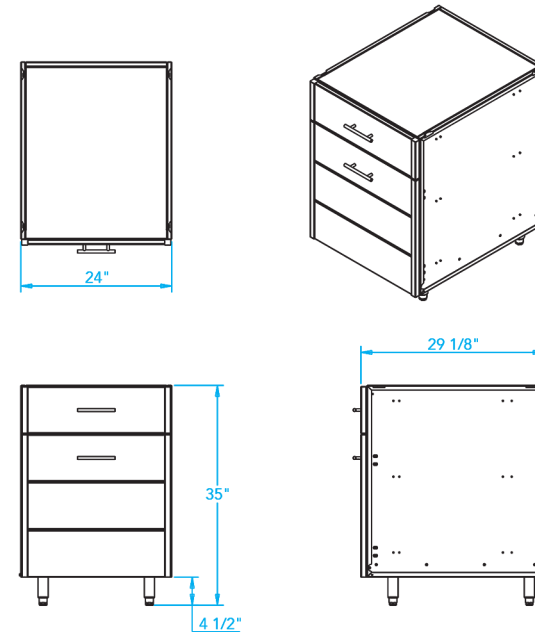

* HEIGHT ADJUSTABLE +/- 3/4 in (19.05mm)

WARNING: This product can expose you to chemicals including nickel, which are known to the State of California to cause cancer, and lead, which is known to the State of California to cause birth defects or other reproductive harm. For more information go to www.P65Warningsca.gov