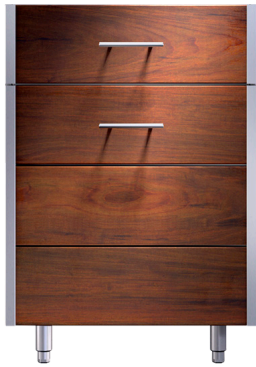

## Arcadia 24-inch Drawer Over Drawer Storage Cabinet

Overall Width / Installation Width	24 in (609.6 mm) / 24 in (609.6 mm)
Overall Depth / Installation Depth	29 1/8 in (739.78 mm) / 29 1/8 in (739.78 mm)
Overall Height / Counter Height	35 in (889 mm) / 35 in (889 mm) +/- 3/4 in (19.05 mm)
Approximate Product Weight	220 lb (99.8 kg)

### PRODUCT FEATURES

- Offered in a variety of finish options, including a stunning oiled ipe wood and a wide range of powder-coated stainless steel colors
- Available in 200+ custom RAL colors of powder-coated stainless steel
- Hand-crafted stainless steel cabinet bodies with stainless steel hardware
- Full-extension stainless steel ball bearing slides for drawers
- Designed to fit a uniform 30-inch-deep system
- Stainless steel leveling legs for easy installation
- Field-swappable door hinges, no additional parts or tools needed
- Fully assembled and ready to install
- Available in marine-grade stainless steel
- Hand-crafted with pride in Kalamazoo, Michigan