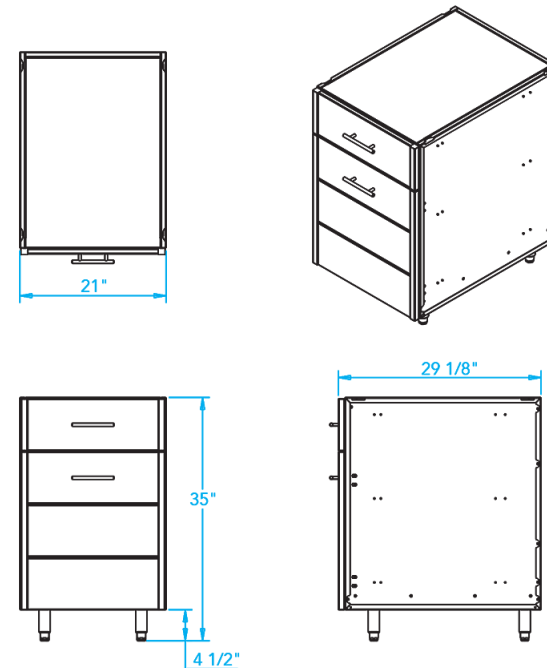

810 WEST WASHINGTON BOULEVARD
CHICAGO, IL 60607

8566 KRUM AVENUE
GALESBURG, MI 49053

KALAMAZOOGOURMET.COM
+1.800.868.1699

Arcadia 21-inch Drawer Over Door Storage Cabinet

Overall Width / Installation Width	21 in (533.4 mm) / 21 in (533.4 mm)
Overall Depth / Installation Depth	29 1/8 in (739.78 mm) / 29 1/8 in (739.78 mm)
Overall Height / Counter Height	35 in (889 mm) / 35 in (889 mm) +/- 3/4 in (19.05 mm)
Approximate Product Weight	210 lb (95.25 kg)

PRODUCT FEATURES

- Offered in a variety of finish options, including a stunning oiled ipe wood and a wide range of powder-coated stainless steel colors
- Available in 200+ custom RAL colors of powder-coated stainless steel
- Hand-crafted stainless steel cabinet bodies with stainless steel hardware
- Full-extension stainless steel ball bearing slides for pull-out rack
- Designed to fit a uniform 30-inch-deep system
- Stainless steel leveling legs for easy installation
- Field-swappable door hinges, no additional parts or tools needed
- Fully assembled and ready to install
- Available in marine-grade stainless steel
- Hand-crafted with pride in Kalamazoo, Michigan

* HEIGHT ADJUSTABLE +/- 3/4 in (19.05mm)

WARNING: This product can expose you to chemicals including nickel, which are known to the State of California to cause cancer, and lead, which is known to the State of California to cause birth defects or other reproductive harm. For more information go to www.P65Warningsca.gov