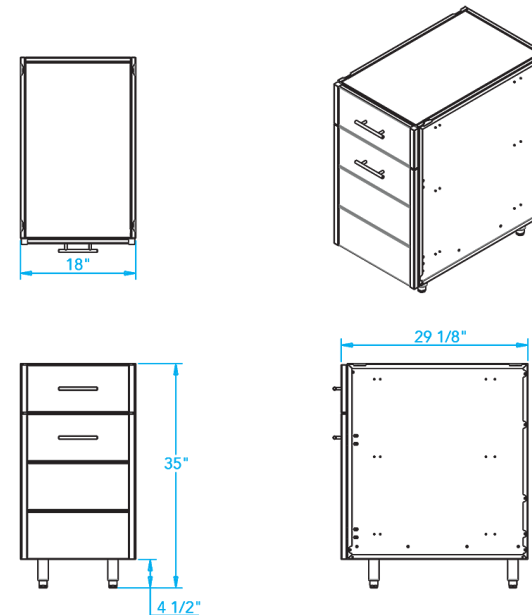

810 WEST WASHINGTON BOULEVARD
CHICAGO, IL 60607

8566 KRUM AVENUE
GALESBURG, MI 49053

KALAMAZOOGOURMET.COM
+1.800.868.1699

Arcadia 18-inch Drawer Over Door Storage Cabinet

Overall Width / Installation Width	18 in (457.2 mm) / 18 in (457.2 mm)
Overall Depth / Installation Depth	29 1/8 in (739.78 mm) / 29 1/8 in (739.78 mm)
Overall Height / Counter Height	35 in (889 mm) / 35 in (889 mm) +/- 3/4 in (19.05 mm)
Approximate Product Weight	200 lb (90.72 kg)

PRODUCT FEATURES

- Offered in a variety of finish options, including a stunning oiled ipe wood and a wide range of powder-coated stainless steel colors
- Available in 200+ custom RAL colors of powder-coated stainless steel
- Hand-crafted stainless steel cabinet bodies with stainless steel hardware
- Full-extension stainless steel ball bearing slides for drawers
- Designed to fit a uniform 30-inch-deep system
- Stainless steel leveling legs for easy installation
- Field-swappable door hinges, no additional parts or tools needed
- Fully assembled and ready to install
- Available in marine-grade stainless steel
- Hand-crafted with pride in Kalamazoo, Michigan

* HEIGHT ADJUSTABLE +/- 3/4 in (19.05mm)

WARNING: This product can expose you to chemicals including nickel, which are known to the State of California to cause cancer, and lead, which is known to the State of California to cause birth defects or other reproductive harm. For more information go to www.P65Warningsca.gov