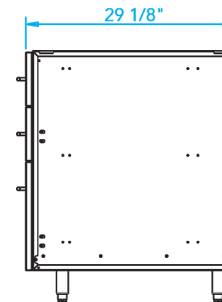

810 WEST WASHINGTON BOULEVARD
CHICAGO, IL 60607

8566 KRUM AVENUE
GALESBURG, MI 49053

KALAMAZOOGOURMET.COM
+1.800.868.1699

Arcadia 15-inch Three Drawer Storage Cabinet

Overall Width / Installation Width	15 in (381 mm) / 15 in (381 mm)
Overall Depth / Installation Depth	29 1/8 in (739.78 mm) / 29 1/8 in (739.78 mm)
Overall Height / Counter Height	35 in (889 mm) / 35 in (889 mm) +/- 3/4 in (19.05 mm)
Approximate Product Weight	190 lb (86.2 kg)

* HEIGHT ADJUSTABLE +/- 3/4 in (19.05mm)

WARNING: This product can expose you to chemicals including nickel, which are known to the State of California to cause cancer, and lead, which is known to the State of California to cause birth defects or other reproductive harm. For more information go to www.P65Warningsca.gov