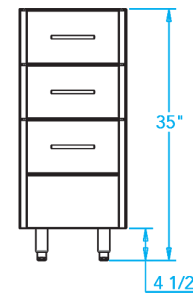

810 WEST WASHINGTON BOULEVARD
CHICAGO, IL 60607

8566 KRUM AVENUE
GALESBURG, MI 49053

KALAMAZOOGOURMET.COM
+1.800.868.1699

Arcadia 15-inch Three Drawer Storage Cabinet

Overall Width / Installation Width	15 in (381 mm) / 15 in (381 mm)
Overall Depth / Installation Depth	29 1/8 in (739.78 mm) / 29 1/8 in (739.78 mm)
Overall Height / Counter Height	35 in (889 mm) / 35 in (889 mm) +/- 3/4 in (19.05 mm)
Approximate Product Weight	190 lb (86.2 kg)

* HEIGHT ADJUSTABLE +/- 3/4 in (19.05mm)

WARNING: This product can expose you to chemicals including nickel, which are known to the State of California to cause cancer, and lead, which is known to the State of California to cause birth defects or other reproductive harm. For more information go to www.P65Warningsca.gov