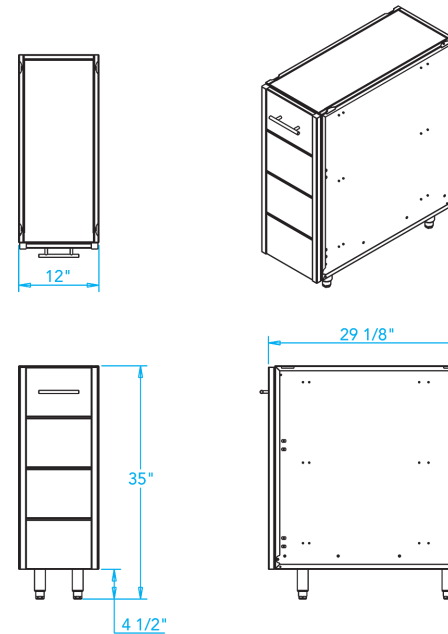

810 WEST WASHINGTON BOULEVARD
CHICAGO, IL 60607

8566 KRUM AVENUE
GALESBURG, MI 49053

KALAMAZOOGOURMET.COM
+1.800.868.1699

Arcadia 12-inch Pull Out Rack Storage Cabinet

Overall Width / Installation Width	12 in (304.8 mm) / 12 in (304.8 mm)
Overall Depth / Installation Depth	29 1/8 in (739.78 mm) / 29 1/8 in (739.78 mm)
Overall Height / Counter Height	35 in (889 mm) / 35 in (889 mm) +/- 3/4 in (19.05 mm)
Approximate Product Weight	180 lb (81.65 kg)

PRODUCT FEATURES

- Offered in a variety of finish options, including a stunning oiled ipe wood and a wide range of powder-coated stainless steel colors
- Available in 200+ custom RAL colors of powder-coated stainless steel
- Hand-crafted stainless steel cabinet bodies with stainless steel hardware
- Full-extension stainless steel ball bearing slides for pull-out rack
- Designed to fit a uniform 30-inch-deep system
- Stainless steel leveling legs for easy installation
- Fully assembled and ready to install
- Available in marine-grade stainless steel
- Hand-crafted with pride in Kalamazoo, Michigan

* HEIGHT ADJUSTABLE +/- 3/4 in (19.05mm)

WARNING: This product can expose you to chemicals including nickel, which are known to the State of California to cause cancer, and lead, which is known to the State of California to cause birth defects or other reproductive harm. For more information go to www.P65Warningsca.gov