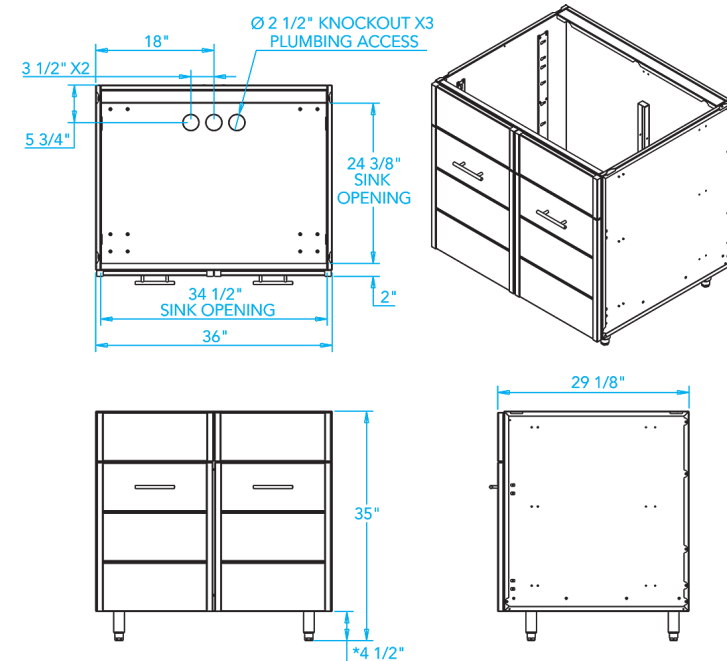

810 WEST WASHINGTON BOULEVARD
CHICAGO, IL 60607

8566 KRUM AVENUE
GALESBURG, MI 49053

KALAMAZOOGOURMET.COM
+1.800.868.1699

Arcadia 36-inch Sink Base Cabinet

Overall Width / Installation Width	36 in (914.4 mm) / 36 in (914.4 mm)
Overall Depth / Installation Depth	29 1/8 in (739.78 mm) / 29 1/8 in (739.78 mm)
Overall Height / Counter Height	35 in (889 mm) / 35 in (889 mm) +/- 3/4 in (19.05 mm)
Approximate Product Weight	250 lb (113.4 kg)

PRODUCT FEATURES

- Offered in a variety of finish options, including a stunning oiled ipe wood and a wide range of powder-coated stainless steel colors
- Available in 200+ custom RAL colors of powder-coated stainless steel
- Hand-crafted stainless steel cabinet bodies with stainless steel hardware
- Designed to fit a uniform 30-inch-deep system
- Stainless steel leveling legs for easy installation
- Field-swappable door hinges, no additional parts or tools needed
- Fully assembled and ready to install
- Available in marine-grade stainless steel
- Hand-crafted with pride in Kalamazoo, Michigan

* HEIGHT ADJUSTABLE +/- 3/4 in (19.05mm)

WARNING: This product can expose you to chemicals including nickel, which are known to the State of California to cause cancer, and lead, which is known to the State of California to cause birth defects or other reproductive harm. For more information go to www.P65Warningsca.gov