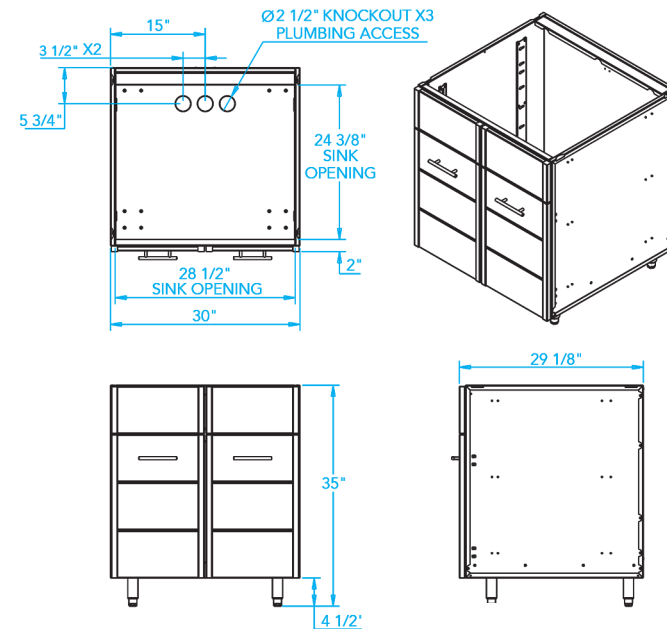

810 WEST WASHINGTON BOULEVARD
CHICAGO, IL 60607

8566 KRUM AVENUE
GALESBURG, MI 49053

KALAMAZOOGOURMET.COM
+1.800.868.1699

Arcadia 30-inch Sink Base Cabinet

Overall Width / Installation Width	30 in (762 mm) / 30 in (762 mm)
Overall Depth / Installation Depth	29 1/8 in (739.78 mm) / 29 1/8 in (739.78 mm)
Overall Height / Counter Height	35 in (889 mm) / 35 in (889 mm) +/- 3/4 in (19.05 mm)
Approximate Product Weight	240 lb (108.9 kg)

PRODUCT FEATURES

- Offered in a variety of finish options, including a stunning oiled ipe wood and a wide range of powder-coated stainless steel colors
- Available in 200+ custom RAL colors of powder-coated stainless steel
- Hand-crafted stainless steel cabinet bodies with stainless steel hardware
- Designed to fit a uniform 30-inch-deep system
- Stainless steel leveling legs for easy installation
- Field-swappable door hinges, no additional parts or tools needed
- Fully assembled and ready to install
- Available in marine-grade stainless steel
- Hand-crafted with pride in Kalamazoo, Michigan