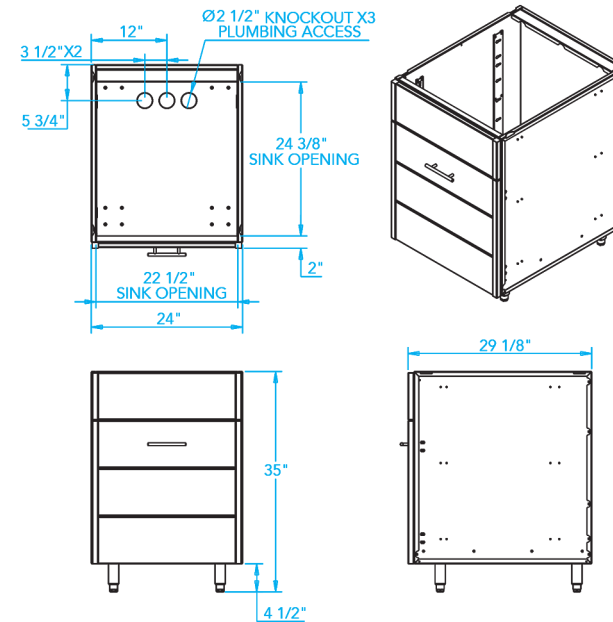

810 WEST WASHINGTON BOULEVARD
CHICAGO, IL 60607

8566 KRUM AVENUE
GALESBURG, MI 49053

KALAMAZOOGOURMET.COM
+1.800.868.1699

Arcadia 24-inch Sink Base Cabinet

Overall Width / Installation Width	24 in (609.6 mm) / 24 in (609.6 mm)
Overall Depth / Installation Depth	29 1/8 in (739.78 mm) / 29 1/8 in (739.78 mm)
Overall Height / Counter Height	35 in (889 mm) / 35 in (889 mm) +/- 3/4 in (19.05 mm)
Approximate Product Weight	220 lb (99.8 kg)

PRODUCT FEATURES

- Offered in a variety of finish options, including a stunning oiled ipe wood and a wide range of powder-coated stainless steel colors
- Available in 200+ custom RAL colors of powder-coated stainless steel
- Hand-crafted stainless steel cabinet bodies with stainless steel hardware
- Full-extension stainless steel ball bearing slides for drawers
- Designed to fit a uniform 30-inch-deep system
- Stainless steel leveling legs for easy installation
- Field-swappable door hinges, no additional parts or tools needed
- Fully assembled and ready to install
- Available in marine-grade stainless steel
- Hand-crafted with pride in Kalamazoo, Michigan