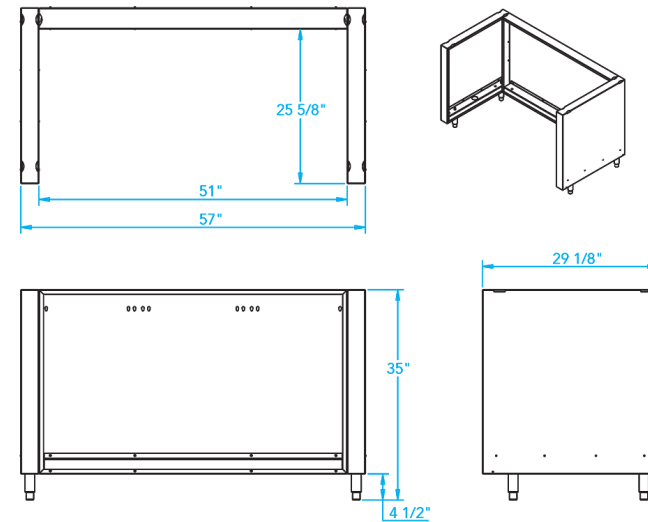

810 WEST WASHINGTON BOULEVARD
CHICAGO, IL 60607

8566 KRUM AVENUE
GALESBURG, MI 49053

KALAMAZOOGOURMET.COM
+1.800.868.1699

Arcadia K1000HB Grill Surround

Overall Width / Installation Width	57 in (1447.8 mm) / 57 in (1447.8 mm)
Overall Depth / Installation Depth	29 1/8 in (739.8 mm) / 29 1/8 in (739.8 mm)
Overall Height / Counter Height	35 in (889 mm) / 35 in (889 mm) +/- 3/4 in (19.05 mm)
Approximate Product Weight	315 lb (1492.9 kg)

* HEIGHT ADJUSTABLE +/- 3/4 in (19.05mm)

WARNING: This product can expose you to chemicals including nickel, which are known to the State of California to cause cancer, and lead, which is known to the State of California to cause birth defects or other reproductive harm. For more information go to www.P65Warningsca.gov