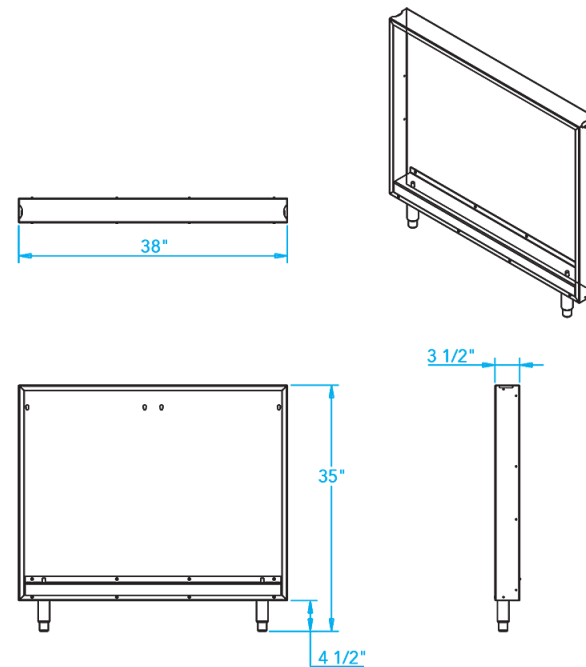

810 WEST WASHINGTON BOULEVARD
CHICAGO, IL 60607

8566 KRUM AVENUE
GALESBURG, MI 49053

KALAMAZOOGOURMET.COM
+1.800.868.1699

Arcadia K750HB Grill Back Panel

Overall Width / Installation Width	38 in (965.2 mm) / 38 in (965.2 mm)
Overall Depth / Installation Depth	3 ½ in (88.9 mm) / 3 ½ in (88.9 mm)
Overall Height / Counter Height	35 in (889 mm) / 35 in (889 mm) +/- ¾ in (19.05 mm)
Approximate Product Weight	170 lb (77.11 kg)

* HEIGHT ADJUSTABLE +/- 3/4 in (19.05mm)

WARNING: This product can expose you to chemicals including nickel, which are known to the State of California to cause cancer, and lead, which is known to the State of California to cause birth defects or other reproductive harm. For more information go to www.P65Warningsca.gov