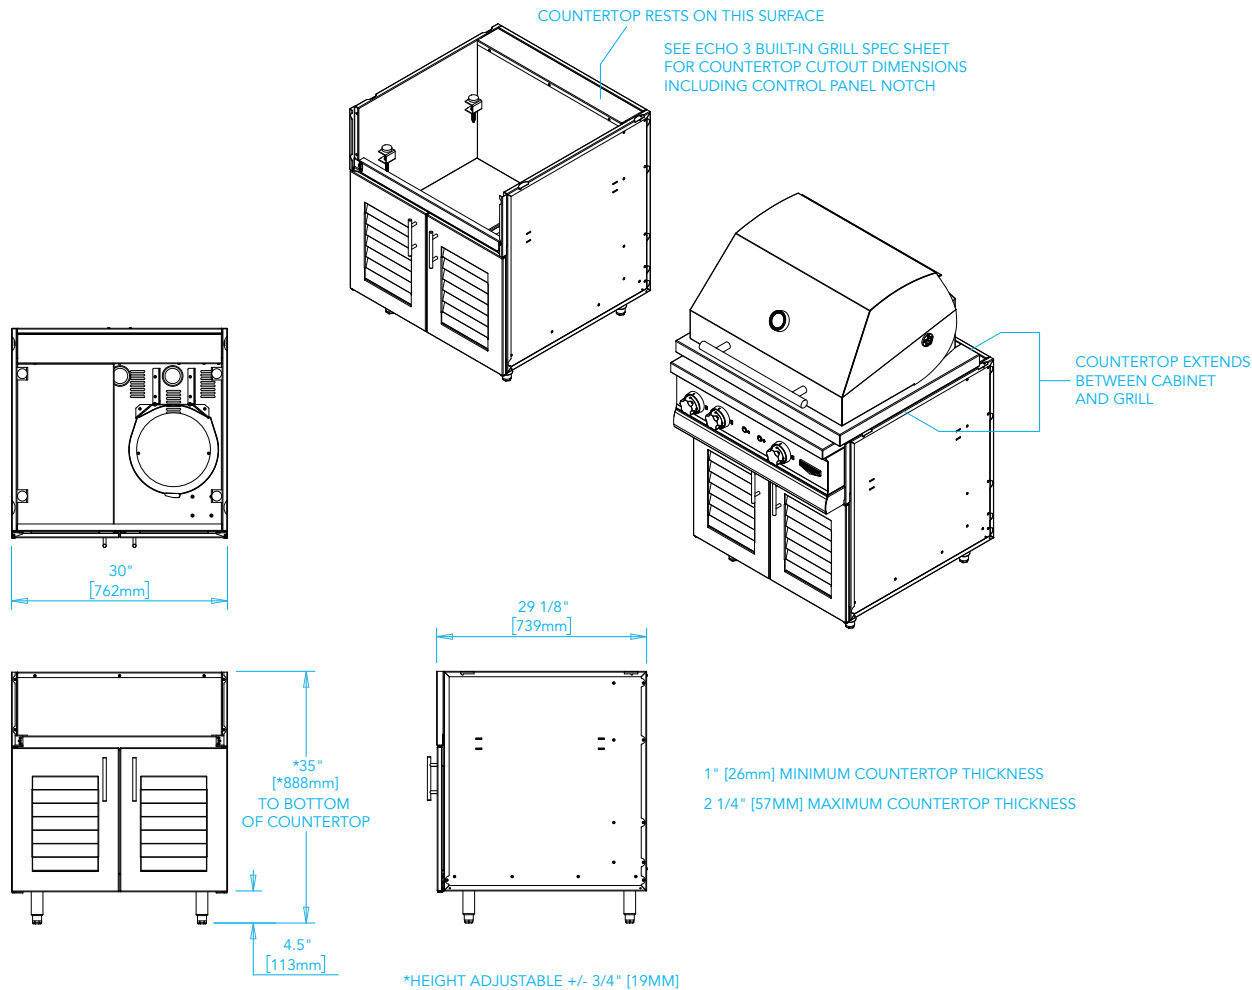

810 WEST WASHINGTON BOULEVARD
CHICAGO, IL 60607

8566 KRUM AVENUE
GALESBURG, MI 49053

KALAMAZOOGOURMET.COM
+1.800.868.1699

K-DBC30 Base Cabinet for Echo 3 Built-In Gas Grill

PRODUCT FEATURES

- Provides storage below K30DB built-in gas grills
- Adjustable grill supports inside cabinet accommodate countertop thicknesses from 1 inch (26 mm) to 2.25 inches (57 mm)
- Pass-through holes for flexible gas hose and outdoor-rated extension cord
- Compatible with Kalamazoo Signature Series and Arcadia Series cabinetry and refrigeration for modular outdoor kitchen installations
- Available with louvered doors for suitable ventilation when used with a 20-pound liquid propane cylinder; includes tank bracket (K-DBC30-LVP only)
- Signature Series and Arcadia Series back finishing panels available for installations where the rear of cabinet is visible; use two 15-inch panels
- Front and rear toe kicks available
- Marine-grade stainless steel available

Overall Width / Installation Width	30 in (762 mm) / 42 in (762 mm)
Installation Depth	29.125 in (739 mm) MIN. without optional back finishing panels
Height (Below Counter)	34.25 in (829 mm) to 35.75 in (908 mm) with adjustable legs
Countertop Thickness Allowed	1 in (26 mm) MIN. to 2.25 in (57 mm) MAX.
Approximate Product Weight	127 lb (58 kg)
Gas Requirements	Natural Gas: 10 ft. (305 cm) gas hose from grill passes through bottom of cabinet.
	Bulk Propane: 10 ft. (305 cm) gas hose from grill passes through bottom of cabinet.
	Propane Cylinder: 20-pound (9 kg) propane cylinder can be used inside Kalamazoo base cabinet K-DBC30-LVP with louvered doors for proper ventilation. Do not use a cylinder inside K-DBC30-BLK with solid doors.

810 WEST WASHINGTON BOULEVARD
CHICAGO, IL 60607

8566 KRUM AVENUE
GALESBURG, MI 49053

KALAMAZOOGOURMET.COM
+1.800.868.1699

K-DBC30-LVP Base Cabinet for Echo 3 Built-In Gas Grill with LP Cylinder

810 WEST WASHINGTON BOULEVARD
CHICAGO, IL 60607