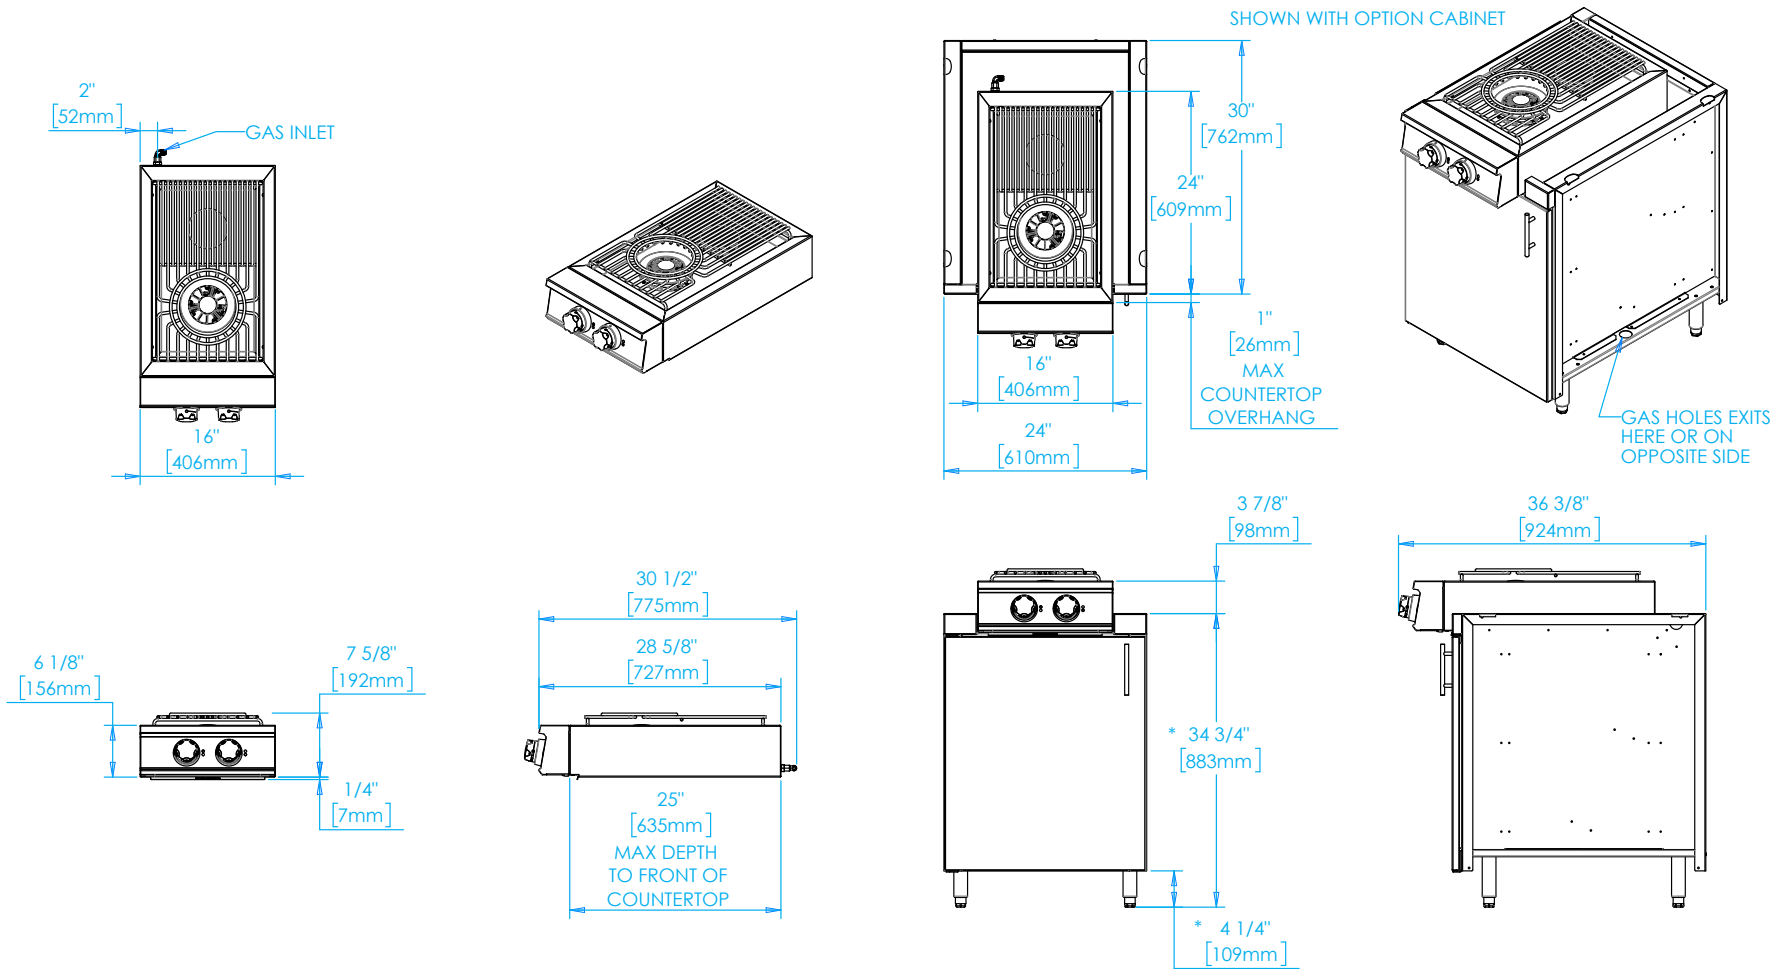

810 WEST WASHINGTON BOULEVARD
CHICAGO, IL 60607

8566 KRUM AVENUE
GALESBURG, MI 49053

KALAMAZOOGOURMET.COM
+1.800.868.1699

K-CKTPW2-BI Double Cooktop with Power Wok

* HEIGHT ADJUSTABLE +/- 3/4" [19mm]