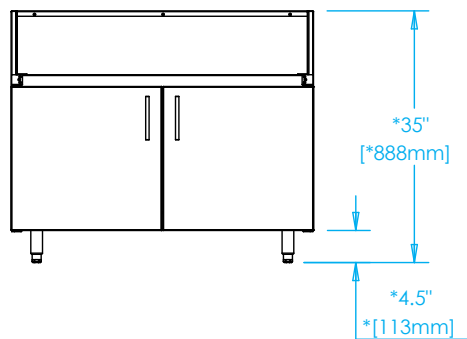

Overall Width / Installation Width	42 in (1067 mm) / 42 in (1067 mm)
Installation Depth	29.125 in (739 mm) MIN. without optional back finishing panels
Height (Below Counter)	34.25 in (829 mm) to 35.75 in (908 mm) with adjustable legs
Countertop Thickness Allowed	1 in (26 mm) MIN. to 2.25 in (57 mm) MAX.
Approximate Product Weight	150 lb (68 kg)
Gas Requirements	Natural Gas: 10 ft. (305 cm) gas hose from grill passes through bottom of cabinet.
	Bulk Propane: 10 ft. (305 cm) gas hose from grill passes through bottom of cabinet.
	Propane Cylinder: 20-pound (9 kg) propane cylinder can be used inside Kalamazoo base cabinet K-DBC42-LVP with louvered doors for proper ventilation. Do not use a cylinder inside K-DBC42-BLK with solid doors.

810 WEST WASHINGTON BOULEVARD
CHICAGO, IL 60607

8566 KRUM AVENUE
GALESBURG, MI 49053

KALAMAZOOGOURMET.COM
+1.800.868.1699

K-DBC42-LVP Base Cabinet for K42DB Built-In Gas Grill with LP Cylinder

1" [26mm] MINIMUM COUNTERTOP THICKNESS
2 1/4" [57mm] MAXIMUM COUNTERTOP THICKNESS

*HEIGHT ADJUSTABLE +/- 3/4" [19mm]

810 WEST WASHINGTON BOULEVARD
CHICAGO, IL 60607

8566 KRUM AVENUE
GALESBURG, MI 49053

KALAMAZOOGOURMET.COM
+1.800.868.1699

K-DBC42-BLK Base Cabinet for K42DB Built-In Gas Grill with Bulk Gas Connection

1" [26mm] MINIMUM COUNTERTOP THICKNESS
2 1/4" [57mm] MAXIMUM COUNTERTOP THICKNESS

* HEIGHT ADJUSTABLE +/- 3/4" [19mm]