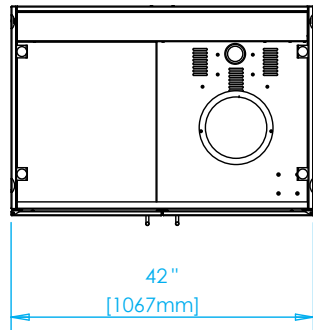

Overall Width / Installation Width	42 in (1067 mm) / 42 in (1067 mm)
Installation Depth	29.125 in (739 mm) MIN. without optional back finishing panels
Height (Below Counter)	34.25 in (829 mm) to 35.75 in (908 mm) with adjustable legs
Countertop Thickness Allowed	1 in (26 mm) MIN. to 2.25 in (57 mm) MAX.
Approximate Product Weight	150 lb (68 kg)
Gas Requirements	Natural Gas: 10 ft. (305 cm) gas hose from grill passes through bottom of cabinet.
	Bulk Propane: 10 ft. (305 cm) gas hose from grill passes through bottom of cabinet.
	Propane Cylinder: 20-pound (9 kg) propane cylinder can be used inside Kalamazoo base cabinet K-DBC42-LVP with louvered doors for proper ventilation. Do not use a cylinder inside K-DBC42-BLK with solid doors.

810 WEST WASHINGTON BOULEVARD
CHICAGO, IL 60607

8566 KRUM AVENUE
GALESBURG, MI 49053

KALAMAZOOGOURMET.COM
+1.800.868.1699

K-DBC42-LVP Base Cabinet for K42DB Built-In Gas Grill with LP Cylinder

1" [26mm] MINIMUM COUNTERTOP THICKNESS
2 1/4" [57mm] MAXIMUM COUNTERTOP THICKNESS

*HEIGHT ADJUSTABLE +/- 3/4" [19mm]

810 WEST WASHINGTON BOULEVARD
CHICAGO, IL 60607

8566 KRUM AVENUE
GALESBURG, MI 49053

KALAMAZOOGOURMET.COM
+1.800.868.1699

K-DBC42-BLK Base Cabinet for K42DB Built-In Gas Grill with Bulk Gas Connection

1" [26mm] MINIMUM COUNTERTOP THICKNESS
2 1/4" [57mm] MAXIMUM COUNTERTOP THICKNESS

* HEIGHT ADJUSTABLE +/- 3/4" [19mm]