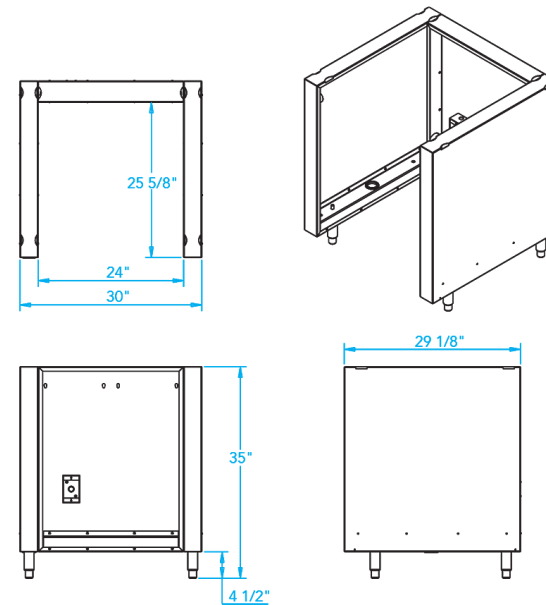

## Arcadia 30-inch Appliance Cabinet

Overall Width / Installation Width	30 in (762 mm) / 30 in (762 mm)
Overall Depth / Installation Depth	29 1/8 in (739.78 mm) / 29 1/8 in (739.78 mm)
Overall Height / Counter Height	35 in (889 mm) / 35 in (889 mm) +/- 3/4 in (19.05 mm)
Approximate Product Weight	210 lb (95.25 kg)

### PRODUCT FEATURES

- Accommodates a 24-inch appliance
- Hand-crafted from the highest quality stainless steel
- Outlet box inside for appliance
- Outlet box on left or right face for countertop electrics
- Stainless steel leveling legs for easy installation
- Available in marine-grade stainless steel
- Hand-crafted with pride in Kalamazoo, Michigan

\* HEIGHT ADJUSTABLE +/- 3/4 in (19.05mm)  
LEFT SIDE ELECTRICAL OUTLET MODEL SHOWN

**WARNING:** This product can expose you to chemicals including nickel, which are known to the State of California to cause cancer, and lead, which is known to the State of California to cause birth defects or other reproductive harm. For more information go to [www.P65Warningsca.gov](http://www.P65Warningsca.gov)