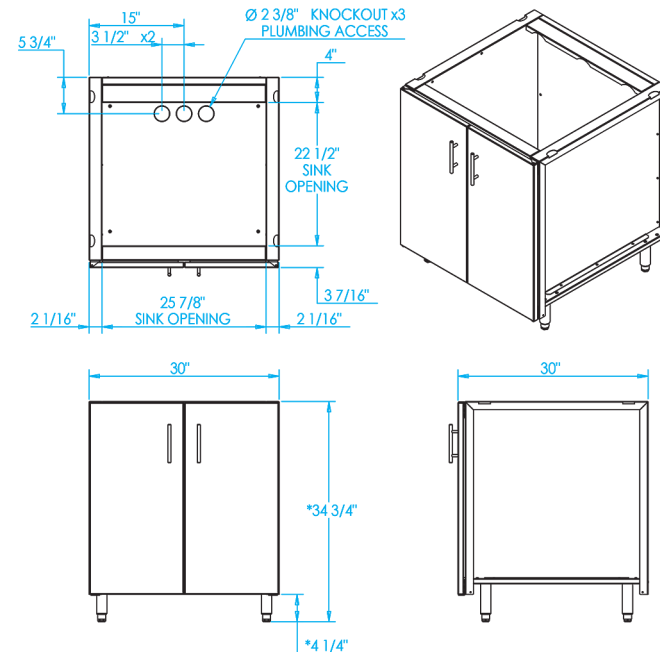

## Signature 30-inch Sink Base Cabinet

Overall Width / Installation Width	30 in (762 mm) / 30 in (762 mm)
Overall Depth / Installation Depth	30 in (762 mm) / 30 in (762 mm)
Overall Height / Counter Height	34 ¾ in (882.65 mm) / 34 ¾ in (882.65 mm) +/- ¾ in (19.05 mm)
Approximate Product Weight	230 lb (104.3 kg)

### PRODUCT FEATURES

- Weather-tight design keeps contents clean and dry
- All stainless steel hardware
- Includes 3 holes for water supply and drain
- Wind chain on door
- Designed to fit a uniform 30-inch-deep system
- Stainless steel leveling legs for easy installation
- Fully assembled and ready to install
- Hand-crafted from highly durable 304 stainless steel
- Available in marine-grade stainless steel
- Built with pride in Kalamazoo, Michigan