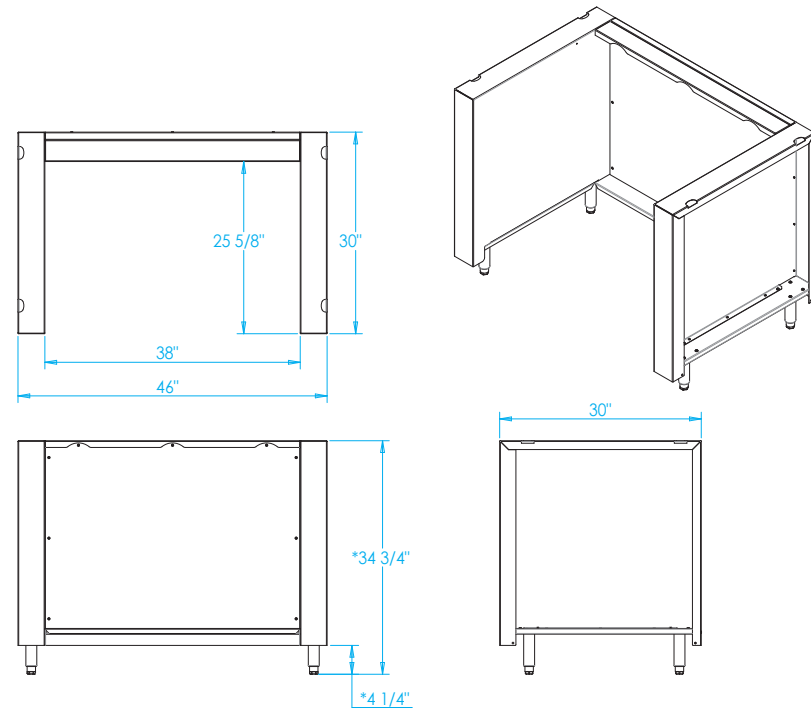

* HEIGHT ADJUSTABLE +/- 3/4 in (19.05mm)

WARNING: This product can expose you to chemicals including nickel, which are known to the State of California to cause cancer, and lead, which is known to the State of California to cause birth defects or other reproductive harm. For more information go to www.P65Warningsca.gov