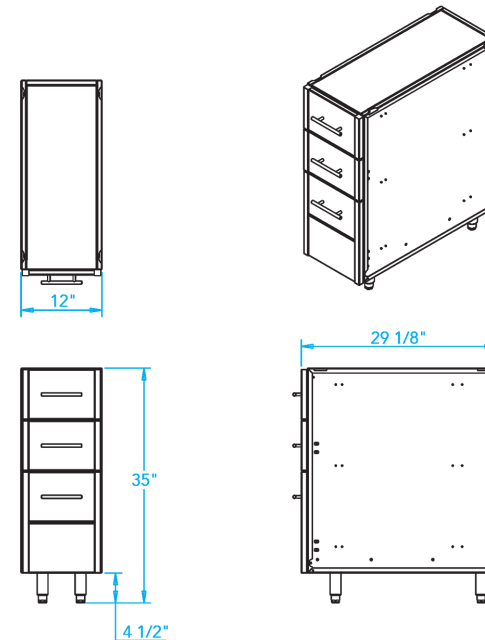

* HEIGHT ADJUSTABLE +/- 3/4 in (19.05mm)

WARNING: This product can expose you to chemicals including nickel, which are known to the State of California to cause cancer, and lead, which is known to the State of California to cause birth defects or other reproductive harm. For more information go to www.P65Warningsca.gov