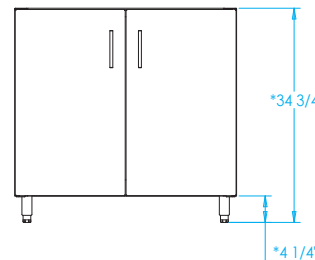

810 WEST WASHINGTON BOULEVARD
CHICAGO, IL 60607

8566 KRUM AVENUE
GALESBURG, MI 49053

KALAMAZOOGOURMET.COM
+1.800.868.1699

Signature 36-inch Storage Cabinet

Overall Width / Installation Width	36 in (91.44 mm) / 36 in (91.44 mm)
Overall Depth / Installation Depth	30 in (762 mm) / 30 in (762 mm)
Overall Height / Counter Height	34 ¾ in (882.65 mm) / 34 ¾ in (882.65 mm) +/- ¾ in (19.05 mm)
Approximate Product Weight	245 lb (111.13 kg)

PRODUCT FEATURES

- Weather-tight design keeps contents clean and dry
- All stainless steel hardware
- Wind chain on doors
- Designed to fit a uniform 30-inch-deep system
- Stainless steel leveling legs for easy installation
- Fully assembled and ready to install
- Hand-crafted from highly durable 304 stainless steel
- Available in marine-grade stainless steel
- Built with pride in Kalamazoo, Michigan

* HEIGHT ADJUSTABLE +/- 3/4 in (19.05mm)

WARNING: This product can expose you to chemicals including nickel, which are known to the State of California to cause cancer, and lead, which is known to the State of California to cause birth defects or other reproductive harm. For more information go to www.P65Warningsca.gov