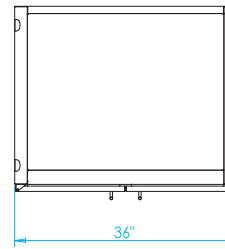

810 WEST WASHINGTON BOULEVARD
CHICAGO, IL 60607

8566 KRUM AVENUE
GALESBURG, MI 49053

KALAMAZOOGOURMET.COM
+1.800.868.1699

Signature 36-inch Storage Cabinet

Overall Width / Installation Width	36 in (91.44 mm) / 36 in (91.44 mm)
Overall Depth / Installation Depth	30 in (762 mm) / 30 in (762 mm)
Overall Height / Counter Height	34 ¾ in (882.65 mm) / 34 ¾ in (882.65 mm) +/- ¾ in (19.05 mm)
Approximate Product Weight	245 lb (111.13 kg)