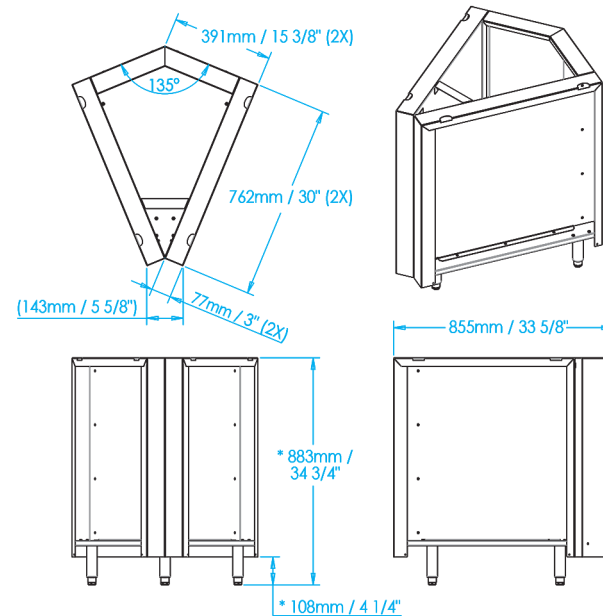

810 WEST WASHINGTON BOULEVARD
CHICAGO, IL 60607

8566 KRUM AVENUE
GALESBURG, MI 49053

KALAMAZOOGOURMET.COM
+1.800.868.1699

Signature 45-Degree Blind Corner Unit

Overall Width / Installation Width	15 3/8 in (390.53 mm) / 15 3/8 in (390.53 mm)
Overall Depth / Installation Depth	30 in (762 mm) / 30 in (762 mm)
Overall Height / Counter Height	34 3/4 in (882.65 mm) / 34 3/4 in (882.65 mm) +/- 3/4 in (19.05 mm)
Approximate Product Weight	200 lb (90.72 kg)

PRODUCT FEATURES

- 4-inch front reveal for clearance of adjacent doors and drawers
- No storage
- Stainless steel leveling legs for easy installation
- Fully-assembled and ready to install
- Built with pride in Kalamazoo, Michigan
- Product Features
- Stainless steel toe kicks available (K-KCKFRNT45, K-KCKBK45)
- All products crafted from highly durable 304 stainless steel
- Marine-grade stainless steel available as an option for clients who prefer additional corrosion resistance. Increases standard lead times by 2 weeks. Learn more here.

* HEIGHT ADJUSTABLE +/- 3/4 in (19.05mm)

WARNING: This product can expose you to chemicals including nickel, which are known to the State of California to cause cancer, and lead, which is known to the State of California to cause birth defects or other reproductive harm. For more information go to www.P65Warningsca.gov