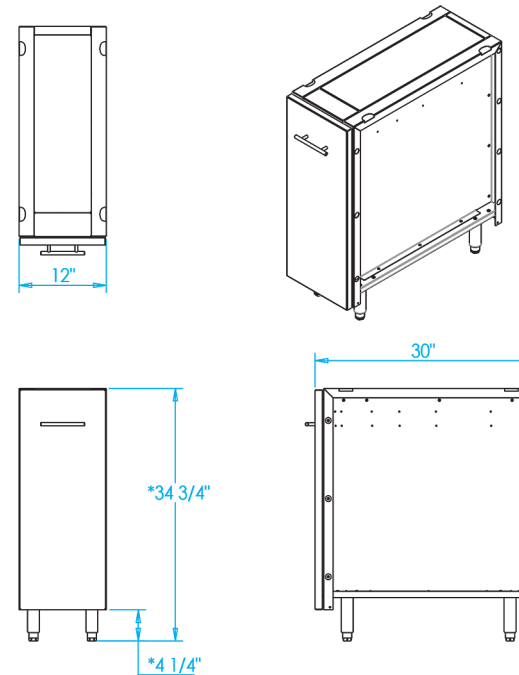

810 WEST WASHINGTON BOULEVARD
CHICAGO, IL 60607

8566 KRUM AVENUE
GALESBURG, MI 49053

KALAMAZOOGOURMET.COM
+1.800.868.1699

Signature 12-inch Storage Cabinet

Overall Width / Installation Width	12 in (304.8 mm) / 12 in (304.8 mm)
Overall Depth / Installation Depth	30 in (762 mm) / 30 in (762 mm)
Overall Height / Counter Height	34 3/4 in (882.65 mm) / 34 3/4 in (882.65 mm) +/- 3/4 in (19.05 mm)
Approximate Product Weight	170 lb (77.1 kg)

PRODUCT FEATURES

- Weather-tight design keeps contents clean and dry
- All stainless steel hardware, including drawer glides
- Designed to fit a uniform 30-inch-deep system
- Stainless steel leveling legs for easy installation
- Fully assembled and ready to install
- Hand-crafted from highly durable 304 stainless steel
- Available in marine-grade stainless steel
- Built with pride in Kalamazoo, Michigan

* HEIGHT ADJUSTABLE +/- 3/4 in (19.05mm)

WARNING: This product can expose you to chemicals including nickel, which are known to the State of California to cause cancer, and lead, which is known to the State of California to cause birth defects or other reproductive harm. For more information go to www.P65Warningsca.gov