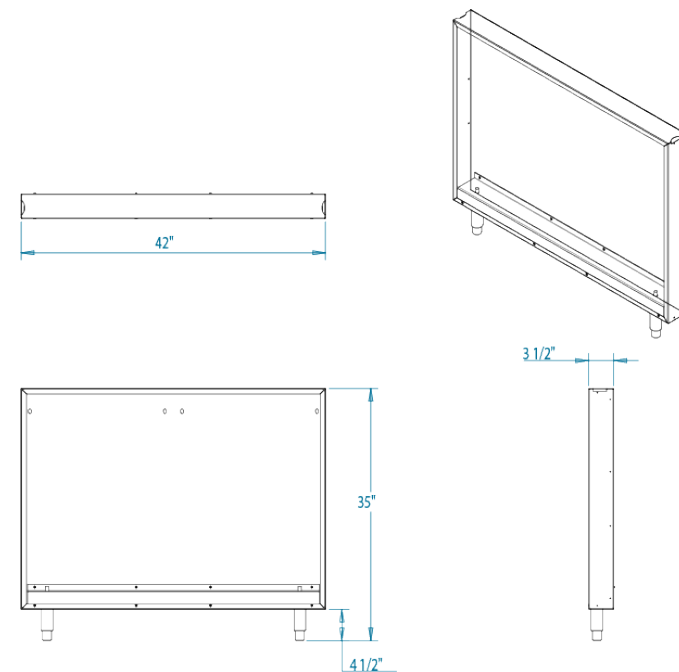

810 WEST WASHINGTON BOULEVARD
CHICAGO, IL 60607

8566 KRUM AVENUE
GALESBURG, MI 49053

KALAMAZOOGOURMET.COM
+1.800.868.1699

Arcadia K750GB Grill Back Panel

Overall Width / Installation Width	42 in (1066.8 mm) / 42 in (1066.8 mm)
Overall Depth / Installation Depth	3 ½ in (88.9 mm) / 3 ½ in (88.9 mm)
Overall Height / Counter Height	35 in (889 mm) / 35 in (889 mm) +/- ¾ in (19.05 mm)
Approximate Product Weight	180 lb (81.64 kg)

PRODUCT FEATURES

- Hand-crafted from the highest quality stainless steel
- Supports the countertop behind the grill
- Stainless steel leveling legs for easy installation
- Arrives fully assembled and ready to install
- Available in marine-grade stainless steel
- Hand-crafted with pride in Kalamazoo, Michigan

* HEIGHT ADJUSTABLE +/- 3/4 in (19.05mm)

WARNING: This product can expose you to chemicals including nickel, which are known to the State of California to cause cancer, and lead, which is known to the State of California to cause birth defects or other reproductive harm. For more information go to www.P65Warningsca.gov