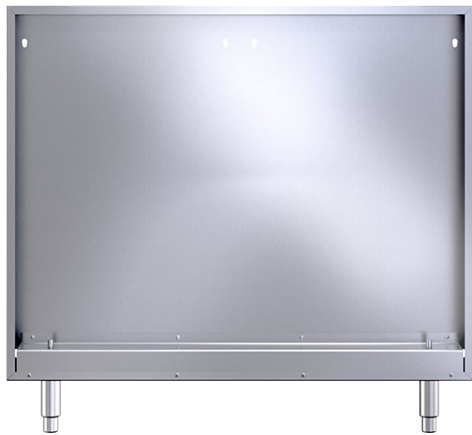

810 WEST WASHINGTON BOULEVARD
CHICAGO, IL 60607

8566 KRUM AVENUE
GALESBURG, MI 49053

KALAMAZOOGOURMET.COM
+1.800.868.1699

Arcadia K750GB Grill Back Panel

Overall Width / Installation Width	42 in (1066.8 mm) / 42 in (1066.8 mm)
Overall Depth / Installation Depth	3 ½ in (88.9 mm) / 3 ½ in (88.9 mm)
Overall Height / Counter Height	35 in (889 mm) / 35 in (889 mm) +/- ¾ in (19.05 mm)
Approximate Product Weight	180 lb (81.64 kg)

PRODUCT FEATURES

- Hand-crafted from the highest quality stainless steel
- Supports the countertop behind the grill
- Stainless steel leveling legs for easy installation
- Arrives fully assembled and ready to install
- Available in marine-grade stainless steel
- Hand-crafted with pride in Kalamazoo, Michigan