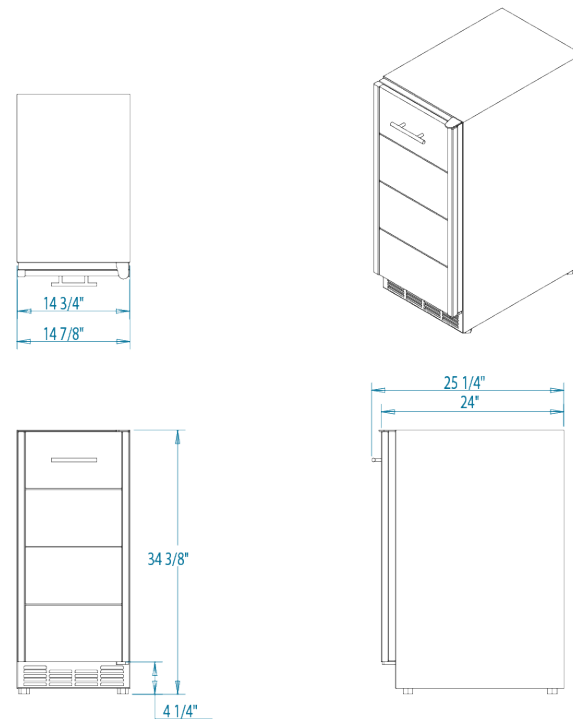

810 WEST WASHINGTON BOULEVARD
CHICAGO, IL 60607

8566 KRUM AVENUE
GALESBURG, MI 49053

KALAMAZOOGOURMET.COM
+1.800.868.1699

Arcadia 15-inch Outdoor Wine Chiller

Overall Width / Installation Width	14 ³ / ₄ in (377.83 mm) / 14 ⁷ / ₈ in (377.83 mm)
Overall Depth / Installation Depth	25 ¹ / ₄ in (641.35 mm) / 24 in (609.6 mm)
Overall Height / Counter Height	34 ³ / ₈ in (873.13 mm) / 34 ³ / ₈ in (873.13 mm)
Approximate Product Weight	200 lb (90.72 kg)

PRODUCT FEATURES

- Offered in a variety of finish options, including a stunning oiled ipe wood and a wide range of powder-coated stainless steel colors
- Available in 200+ custom RAL colors of powder-coated stainless steel
- Energy Star® qualified
- Forced air cooling for rapid cooldown and even temperature distribution
- Commercial-grade stainless steel interior
- Two full-extension stainless steel drawers ideal for keeping meats separate from produce
- Two-inch thick walls provide superior insulation and minimize vibrations
- Variable speed compressors for optimum balance of energy efficiency and cooling power
- UL-approved for outdoor use
- Marine-grade stainless steel available