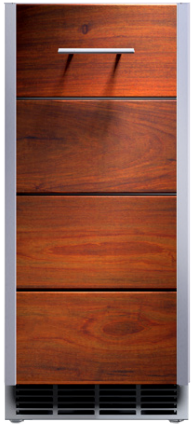

810 WEST WASHINGTON BOULEVARD
CHICAGO, IL 60607

8566 KRUM AVENUE
GALESBURG, MI 49053

KALAMAZOOGOURMET.COM
+1.800.868.1699

Arcadia 15-inch Outdoor Wine Chiller

Overall Width / Installation Width	14 ³ / ₄ in (377.83 mm) / 14 ⁷ / ₈ in (377.83 mm)
Overall Depth / Installation Depth	25 ¹ / ₄ in (641.35 mm) / 24 in (609.6 mm)
Overall Height / Counter Height	34 ³ / ₈ in (873.13 mm) / 34 ³ / ₈ in (873.13 mm)
Approximate Product Weight	200 lb (90.72 kg)

PRODUCT FEATURES

- Offered in a variety of finish options, including a stunning oiled ipe wood and a wide range of powder-coated stainless steel colors
- Available in 200+ custom RAL colors of powder-coated stainless steel
- Energy Star® qualified
- Forced air cooling for rapid cooldown and even temperature distribution
- Commercial-grade stainless steel interior
- Two full-extension stainless steel drawers ideal for keeping meats separate from produce
- Two-inch thick walls provide superior insulation and minimize vibrations
- Variable speed compressors for optimum balance of energy efficiency and cooling power
- UL-approved for outdoor use
- Marine-grade stainless steel available