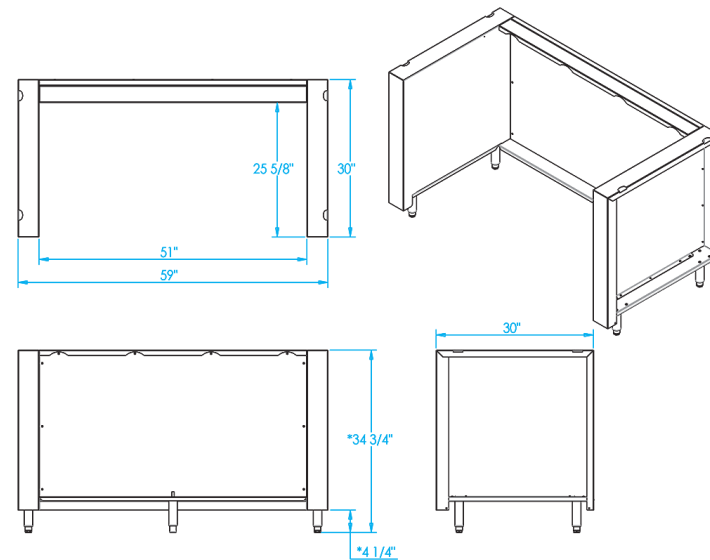

810 WEST WASHINGTON BOULEVARD
CHICAGO, IL 60607

8566 KRUM AVENUE
GALESBURG, MI 49053

KALAMAZOOGOURMET.COM
+1.800.868.1699

Signature K1000HB Grill Surround

Overall Width / Installation Width	59 in (1498.6 mm) / 59 in (1498.6 mm)
Overall Depth / Installation Depth	30 in (762 mm) / 30 in (762 mm)
Overall Height / Counter Height	34 3/4 in (882.65 mm) / 34 3/4 in (882.65 mm) +/- 3/4 in (19.05 mm)
Approximate Product Weight	315 lb (1492.9 kg)

PRODUCT FEATURES

- Designed for use with the K1000HB built-in Hybrid Fire Grill
- Allows the use of wood cabinetry
- Features stainless steel leveling legs for easy installation
- Hand-crafted from highly durable 304 stainless steel
- Available in marine-grade stainless steel
- Built with pride in Kalamazoo, Michigan