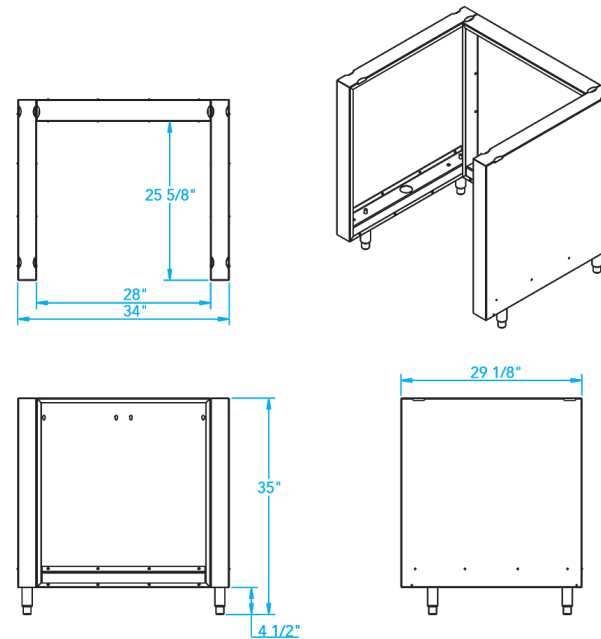

* HEIGHT ADJUSTABLE +/- 3/4 in (19.05mm)

WARNING: This product can expose you to chemicals including nickel, which are known to the State of California to cause cancer, and lead, which is known to the State of California to cause birth defects or other reproductive harm. For more information go to www.P65Warningsca.gov