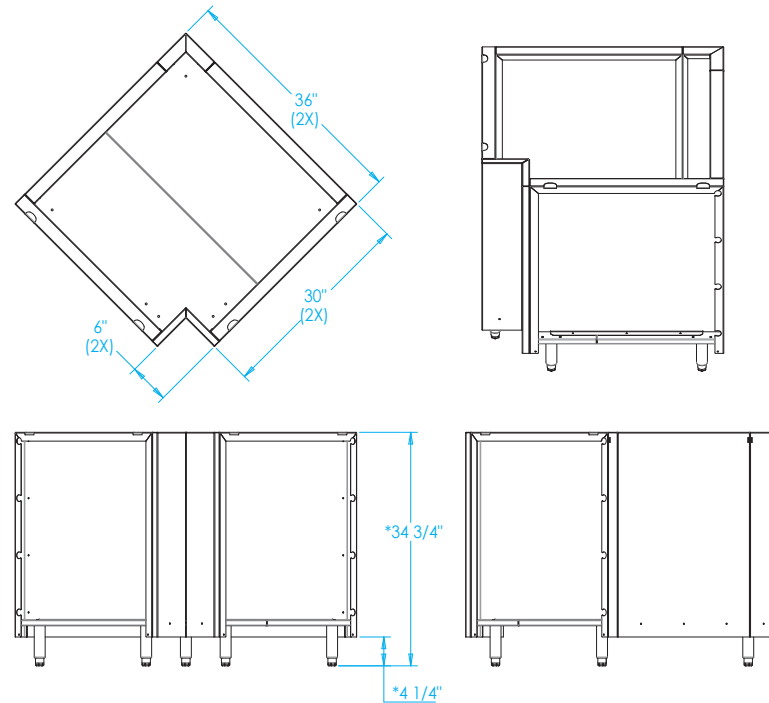

## Signature 90-Degree Blind Corner Unit

Overall Width / Installation Width	36 in (914.4 mm) / 36 in (914.4 mm)
Overall Depth / Installation Depth	30 in (762 mm) / 30 in (762 mm)
Overall Height / Counter Height	34 ¾ in (882.65 mm) / 34 ¾ in (882.65 mm) +/- ¾ in (19.05 mm)
Approximate Product Weight	245 lb (111.13 kg)

### PRODUCT FEATURES

- 6-inch front reveal for clearance of adjacent doors and drawers
- No storage
- Stainless steel leveling legs for easy installation
- Fully-assembled and ready to install
- Built with pride in Kalamazoo, Michigan
- Product Options
- Stainless steel toe kicks available (K-KCKFRNT90, K-KCKBK90)
- All products crafted from highly durable 304 stainless steel
- Marine-grade stainless steel available as an option for clients who prefer additional corrosion resistance. Increases standard lead times by 2 weeks. Learn more here.