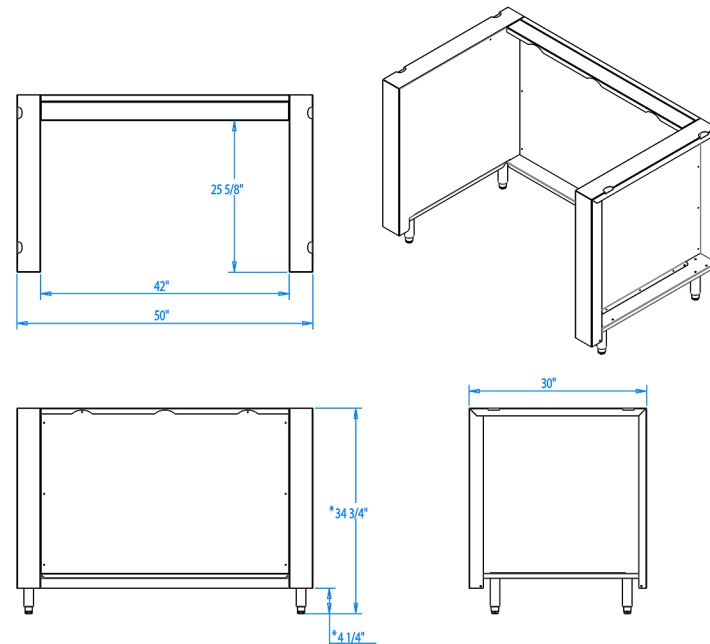

* HEIGHT ADJUSTABLE +/- 3/4 in (19.05mm)

WARNING: This product can expose you to chemicals including nickel, which are known to the State of California to cause cancer, and lead, which is known to the State of California to cause birth defects or other reproductive harm. For more information go to www.P65Warningsca.gov