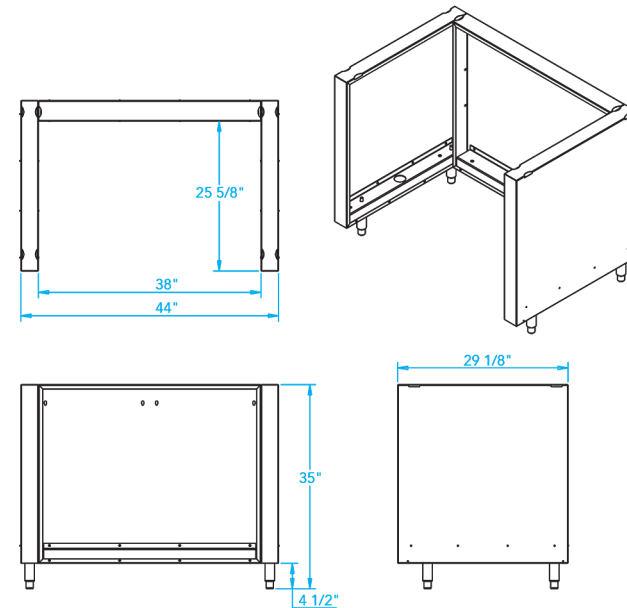

810 WEST WASHINGTON BOULEVARD
CHICAGO, IL 60607

8566 KRUM AVENUE
GALESBURG, MI 49053

KALAMAZOOGOURMET.COM
+1.800.868.1699

Arcadia K750HB Grill Surround

| | |
|------------------------------------|---|
| Overall Width / Installation Width | 44 in (1117.6 mm) / 44 in (1117.6 mm) |
| Overall Depth / Installation Depth | 29 1/8 in (739.8 mm) / 29 1/8 in (739.8 mm) |
| Overall Height / Counter Height | 35 in (889 mm) / 35 in (889 mm) +/- 3/4 in (19.05 mm) |
| Approximate Product Weight | 255 lb (115.6 kg) |

* HEIGHT ADJUSTABLE +/- 3/4 in (19.05mm)

WARNING: This product can expose you to chemicals including nickel, which are known to the State of California to cause cancer, and lead, which is known to the State of California to cause birth defects or other reproductive harm. For more information go to www.P65Warningsca.gov