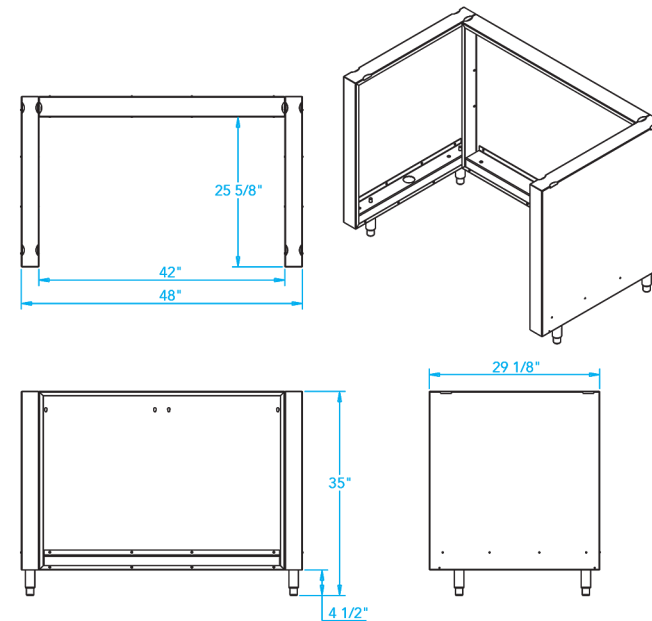

810 WEST WASHINGTON BOULEVARD
CHICAGO, IL 60607

8566 KRUM AVENUE
GALESBURG, MI 49053

KALAMAZOOGOURMET.COM
+1.800.868.1699

Arcadia K750GB Grill Surround

Overall Width / Installation Width	48 in (1219.2 mm) / 48 in (1219.2 mm)
Overall Depth / Installation Depth	29 1/8 in (739.8 mm) / 29 1/8 in (739.8 mm)
Overall Height / Counter Height	35 in (889 mm) / 35 in (889 mm) +/- 3/4 in (19.05 mm)
Approximate Product Weight	255 lb (115.6 kg)

* HEIGHT ADJUSTABLE +/- 3/4 in (19.05mm)

WARNING: This product can expose you to chemicals including nickel, which are known to the State of California to cause cancer, and lead, which is known to the State of California to cause birth defects or other reproductive harm. For more information go to www.P65Warningsca.gov